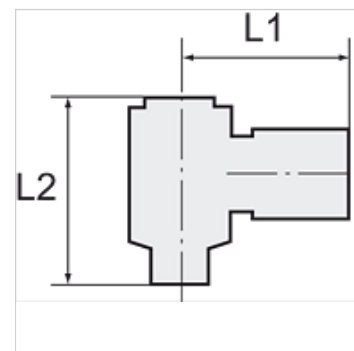

# K-W90 VERSCHR DREH HS ALU POM BLAU

Union elbows with aluminium banjo bolt, swivel type

**HANSA FLEX**

## Výrobok

Označenie	Závit	pre hadicu	L1 (mm)	L2 (mm)
K- 07 40 33 24	G 1/8	6 mm / 4 mm	23,0	27,0
K- 07 40 33 25	G 1/8	8 mm / 6 mm	25,0	27,0
K- 07 40 33 26	G 1/4	6 mm / 4 mm	25,0	29,0
K- 07 40 33 27	G 1/4	8 mm / 6 mm	26,5	29,0