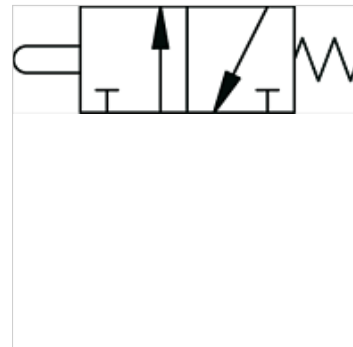

K-WMV 3/2 MANU DRUCKKNOPF

3/2-way miniature valves, manually operated, with pushbutton

HANSA FLEX

Vlastnosti

Funkcia	NC
Prevádzkový tlak	0,5 - 10 bar
Prevádzková teplota	-10 °C až +60 °C
Prietok 6bar a 5bar	35 NI/min
Menovitý-Ø	2,5 mm
Ovládací tlak 6bar	8 N
teleso ventilu	Hliník
tlačidlo	Mosadzný poniklovaný
pružina	nehrdzavejúca oceľ
Tesniaci materiál	NBR

Poznámka

Ďalšie údaje na vyžiadanie.

Popis

Monostable (non-latching) and bistable (latching) versions available.

Výrobok

Označenie	Prípojka	Stlačenie	Podložka
K- 07 15 00 50	4 mm bočne	monostable	Black
K- 07 15 00 51	4 mm bočne	monostable	Red
K- 07 15 00 52	M 5 bočne	monostable	Black
K- 07 15 00 53	M 5 bočne	monostable	Red