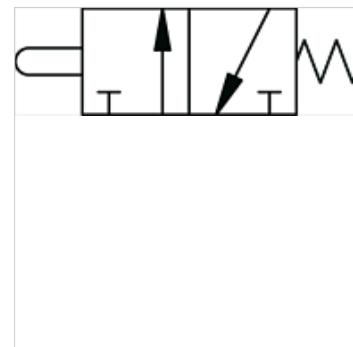

K-WMV 3/2 MANU DRUCKKNOPF

3/2-way miniature valves, manually operated, with pushbutton

HANSA FLEX

Vlastnosti

Funkcia	NC
Prevádzkový tlak	0,5 - 10 bar
Prevádzková teplota	-10 °C až +60 °C
Prietok 6bar a 5bar	35 NI/min
Menovitý-Ø	2,5 mm
Ovládací tlak 6bar	8 N
teleso ventilu	Hliník
tlačidlo	Mosadzný poniklovaný
pružina	nehrdzavejúca oceľ
Tesniaci materiál	NBR

Poznámka

Ďalšie údaje na vyžiadanie.

Popis

Monostable (non-latching) and bistable (latching) versions available.

Výrobok

Označenie	Prípojka	Stlačenie	Podložka
K- 07 15 00 50	4 mm bočne	monostable	Black
K- 07 15 00 51	4 mm bočne	monostable	Red
K- 07 15 00 52	M 5 bočne	monostable	Black
K- 07 15 00 53	M 5 bočne	monostable	Red