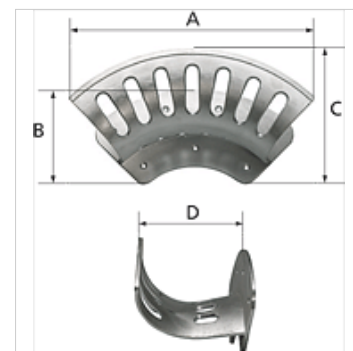

K-SCHLAUCHHALTER ALU

Hose holders, aluminium unpainted

HANSA FLEX

Vlastnosti

Materiál Aluminium, unpainted

Poznámka

In combination with the rounded holder design, the fact that a small hose holder can be placed inside a large one, or a medium hose holder inside a maxi one, creates extra storage capacity without any increase in the space required.

Popis

Easy mounting on the wall with variable hole pattern (7 drilled holes). Suitable for holding hoses, cables or ropes. Unpainted. Countersunk holes guarantee a smooth surface in the mounting area.

Výrobok

Označenie	Veľkosť	A: (mm)	B (mm)	C (mm)	D: (mm)	max. dĺžka poskladanej hadice
K- 07 10 09 88	Small	189,0	86,0	82,0	70,0	For DN 6, 35-40 m
K- 07 10 09 89	Medium	254,0	113,0	108,0	106,0	For DN 9, 45-50 m
K- 07 10 09 90	Large	350,0	151,0	145,0	136,0	For DN 13, 45-50 m
K- 07 10 09 91	Maxi	389,0	170,0	160,0	188,0	For DN 26, 35-40 m