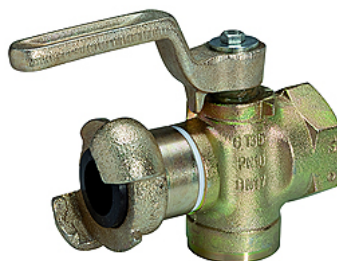

# K-BKR ECKFORM KUPP IG

Plug valves with coupling, one side sealing, female threaded, with lever stop and exhaust

**HANSA FLEX**

## Výrobok

Označenie	Prípojka	DN	V (mm)	D (mm)	SW (mm)
K- 07 35 05 41	G 1/2	15	93,0	131,0	41
K- 07 35 05 42	G 3/4	17	93,0	124,0	41
K- 07 35 05 40	G 1	17	93,0	124,0	41