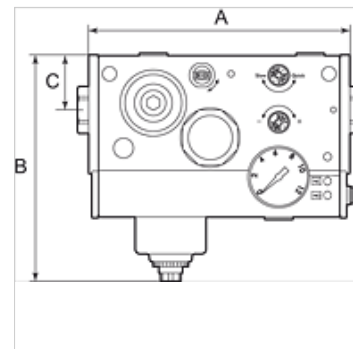

K-WTEH SERIE ONE O DRS

Service units, »ONE« Series, without pressure switch

HANSA FLEX

Vlastnosti

Vstupný tlak	Max. 10 bar
Rozsah teplôt	-10 °C to +50 °C
Médiá	Tlakový vzduch
Krytie	IP 65
Pracovný tlak	0.5 - 8 bar
Tlakový spínač	Changeover contact
Veľkosť pórov vo filtračnej vložke	20 µm
Meranie prietoku množstva	At 6,3 bar and $\Delta p = 1$ bar

Poznámka

Ďalšie údaje na vyžiadanie.

Popis

Multifunctional service unit with 6 or 7 functions in a single device: 3/2-way valve (manually operated), filter with automatic drain valve, air ports, pressure regulator, pressure gauge, soft start valve and optional: pressure switch. This combination of extremely good flow rates and a wide range of functions integrated in a single, compact unit saves valuable space and is unmatched by any similar product available in the market! Soft starting independently of the load and easy replacement of the filter cartridge under pressure are just two of the other outstanding features of this amazing device.

Výrobok

Označenie	Prípojka	Prietok (L/min)	A: (mm)	B	C (mm)	Napätie
K- 07 25 13 79	G 1/4	2400	165,5	144,0 mm	35,0	24 V DC (for valves and pressure switch)
K- 07 25 13 80	G 3/8	3300	165,5	144,0 mm	35,0	24 V DC (for valves and pressure switch)
K- 07 25 13 81	G 1/2"	4000	165,5	144,0 mm	35,0	24 V DC (for valves and pressure switch)