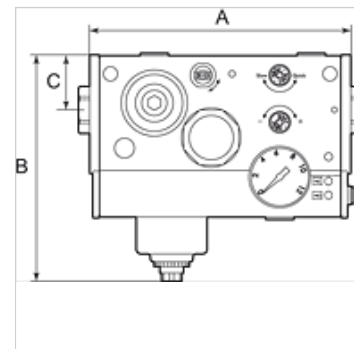

K-WTEH SERIE ONE O DRS

Service units, »ONE« Series, without pressure switch

HANSA FLEX

Vlastnosti

Vstupný tlak	Max. 10 bar
Rozsah teplôt	-10 °C to +50 °C
Médiá	Tlakový vzduch
Krytie	IP 65
Pracovný tlak	0.5 - 8 bar
Tlakový spínač	Changeover contact
Veľkosť pórov vo filtračnej vložke	20 µm
Meranie prietoku množstva	At 6,3 bar and $\Delta p = 1$ bar

Poznámka

Ďalšie údaje na vyžiadanie.

Popis

Multifunctional service unit with 6 or 7 functions in a single device: 3/2-way valve (manually operated), filter with automatic drain valve, air ports, pressure regulator, pressure gauge, soft start valve and optional: pressure switch. This combination of extremely good flow rates and a wide range of functions integrated in a single, compact unit saves valuable space and is unmatched by any similar product available in the market! Soft starting independently of the load and easy replacement of the filter cartridge under pressure are just two of the other outstanding features of this amazing device.

Výrobok

Označenie	Prípojka	Prietok (L/min)	A: (mm)	B	C (mm)	Napätie
K- 07 25 13 79	G 1/4	2400	165,5	144,0 mm	35,0	24 V DC (for valves and pressure switch)
K- 07 25 13 80	G 3/8	3300	165,5	144,0 mm	35,0	24 V DC (for valves and pressure switch)
K- 07 25 13 81	G 1/2"	4000	165,5	144,0 mm	35,0	24 V DC (for valves and pressure switch)