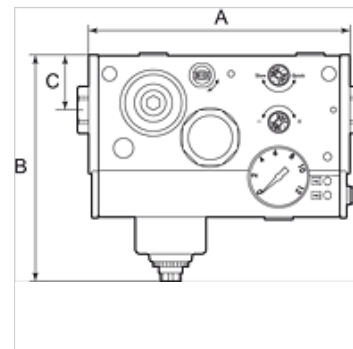

K-WTEH SERIE ONE M DRS

Service units, »ONE« Series, with pressure switch

HANSA FLEX

Vlastnosti

Vstupný tlak	Max. 10 bar
Rozsah teplôt	-10 °C to +50 °C
Médiá	Tlakový vzduch
Krytie	IP 65
Pracovný tlak	0.5 - 8 bar
Tlakový spínač	Changeover contact
Veľkosť pórov vo filtračnej vložke	20 µm
Meranie prietoku množstva	At 6,3 bar and $\Delta p = 1$ bar

Poznámka

Ďalšie údaje na vyžiadanie.

Popis

Multifunctional service unit with 6 or 7 functions in a single device: 3/2-way valve (manually operated), filter with automatic drain valve, air ports, pressure regulator, pressure gauge, soft start valve and optional: pressure switch. This combination of extremely good flow rates and a wide range of functions integrated in a single, compact unit saves valuable space and is unmatched by any similar product available in the market! Soft starting independently of the load and easy replacement of the filter cartridge under pressure are just two of the other outstanding features of this amazing device.

Výrobok

Označenie	Prípojka	Prietok (L/min)	A: (mm)	B	C (mm)	Napätie
K- 07 25 13 82	G 1/4	2400	165,5	144,0 mm	35,0	24 V DC (for valves and pressure switch)
K- 07 25 13 83	G 3/8	3300	165,5	144,0 mm	35,0	24 V DC (for valves and pressure switch)
K- 07 25 13 84	G 1/2	4000	165,5	144,0 mm	35,0	24 V DC (for valves and pressure switch)