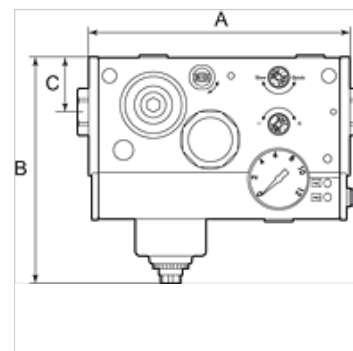

K-WTEH SERIE ONE M DRS

Service units, »ONE« Series, with pressure switch

HANSA FLEX

Vlastnosti

Vstupný tlak	Max. 10 bar
Rozsah teplôt	-10 °C to +50 °C
Médiá	Tlakový vzduch
Krytie	IP 65
Pracovný tlak	0.5 - 8 bar
Tlakový spínač	Changeover contact
Veľkosť pórov vo filtračnej vložke	20 µm
Meranie prietoku množstva	At 6,3 bar and $\Delta p = 1$ bar

Poznámka

Ďalšie údaje na vyžiadanie.

Popis

Multifunctional service unit with 6 or 7 functions in a single device: 3/2-way valve (manually operated), filter with automatic drain valve, air ports, pressure regulator, pressure gauge, soft start valve and optional: pressure switch. This combination of extremely good flow rates and a wide range of functions integrated in a single, compact unit saves valuable space and is unmatched by any similar product available in the market! Soft starting independently of the load and easy replacement of the filter cartridge under pressure are just two of the other outstanding features of this amazing device.

Výrobok

Označenie	Prípojka	Prietok (L/min)	A: (mm)	B	C (mm)	Napätie
K- 07 25 13 82	G 1/4	2400	165,5	144,0 mm	35,0	24 V DC (for valves and pressure switch)
K- 07 25 13 83	G 3/8	3300	165,5	144,0 mm	35,0	24 V DC (for valves and pressure switch)
K- 07 25 13 84	G 1/2	4000	165,5	144,0 mm	35,0	24 V DC (for valves and pressure switch)