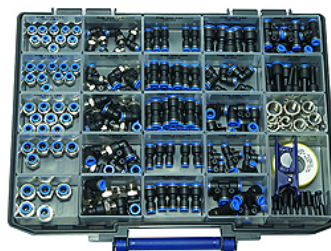

K-BOX BLAUE SERIE

Boxed set »Blue Series«

HANSA FLEX

Popis

Practical, high-quality assortment of the most popular parts in our »Blue Series« of push-in fittings, packaged in a sturdy plastic case. Total of 31 different small part types, conveniently arranged in 24 plastic compartments. The inserts can be removed and rearranged inside the case according to individual needs. All inserts are labelled with the article numbers of the parts they contain.

40 male connectors G 1/8-4, G 1/8-6, G 1/4-6, G 1/4-8, G 3/8-8
30 swivel type male elbows G 1/8-4, G 1/8-6, G 1/4-6, G 1/4-8, G 3/8-8
25 unions 4, 6, 8 mm
15 reducers, 6/4, 8/6, 10/8
10 male elbows 6, 8 mm
20 union tees 4, 6, 8 mm
9 reducers with push-in plug 6/8, 6/10, 8/10
10 plugs 6, 8 mm
10 sockets G 1/8, G 1/4, G 3/8
1 PTFE sealing tape
1 hose cutter

Dodatočné informácie

Further types and dimensions on request.

Výrobok

Označenie	Definícia
K- 07 40 35 25	Boxed set, »Blaue Serie« Series push-in fittings