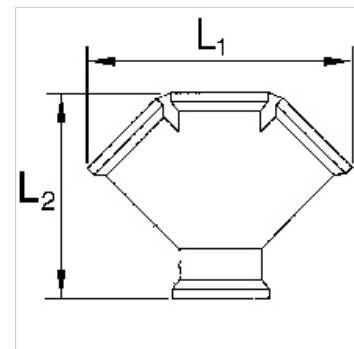

# K-VT 2-3 FACH MS BL

Distributors, 2 or 3 outlets, brass

**HANSA FLEX**

## Vlastnosti

Prevádzkový tlak max. 10 bar

Materiál Brass with a bare metal surface

## Výrobok

Označenie	Závit	Outlets	L1 (mm)	L2 (mm)
K- 07 40 40 16	G 3/8 female	2 x female	53,5	50,0
K- 07 40 40 17	G 1/2 female	2 x female	58,5	54,0
K- 07 40 40 18	G 3/8 female	3 x female	78,5	61,0
K- 07 40 40 19	G 1/2 female	3 x female	87,7	69,0