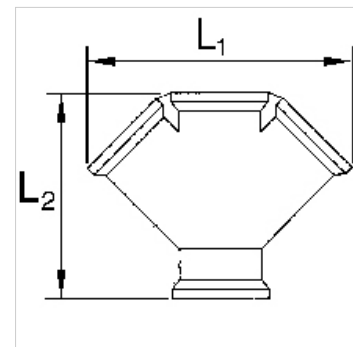

# K-VT 2-3 FACH MS BL

Distributors, 2 or 3 outlets, brass

**HANSA FLEX**

## Vlastnosti

Prevádzkový tlak max. 10 bar

Materiál Brass with a bare metal surface

## Výrobok

Označenie	Závit	Outlets	L1 (mm)	L2 (mm)
K- 07 40 40 16	G 3/8 female	2 x female	53,5	50,0
K- 07 40 40 17	G 1/2 female	2 x female	58,5	54,0
K- 07 40 40 18	G 3/8 female	3 x female	78,5	61,0
K- 07 40 40 19	G 1/2 female	3 x female	87,7	69,0