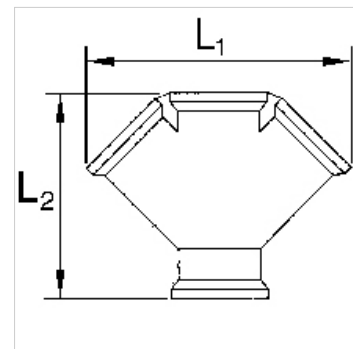

# K-VT 2-3 FACH MS BL

Distributors, 2 or 3 outlets, brass

**HANSA FLEX**

## Vlastnosti

Prevádzkový tlak max. 10 bar

Materiál Brass with a bare metal surface

## Výrobok

Označenie	Závit	Outlets	L1 (mm)	L2 (mm)
K- 07 40 40 16	G 3/8 female	2 x female	53,5	50,0
K- 07 40 40 17	G 1/2 female	2 x female	58,5	54,0
K- 07 40 40 18	G 3/8 female	3 x female	78,5	61,0
K- 07 40 40 19	G 1/2 female	3 x female	87,7	69,0