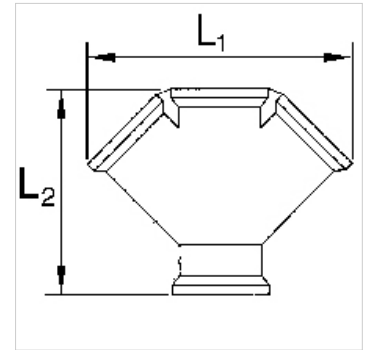

# K-VT 2-3 FACH MS BL

Distributors, 2 or 3 outlets, brass

**HANSA FLEX**

## Vlastnosti

Prevádzkový tlak max. 10 bar

Materiál Brass with a bare metal surface

## Výrobok

Označenie	Závit	Outlets	L1 (mm)	L2 (mm)
K- 07 40 40 16	G 3/8 female	2 x female	53,5	50,0
K- 07 40 40 17	G 1/2 female	2 x female	58,5	54,0
K- 07 40 40 18	G 3/8 female	3 x female	78,5	61,0
K- 07 40 40 19	G 1/2 female	3 x female	87,7	69,0