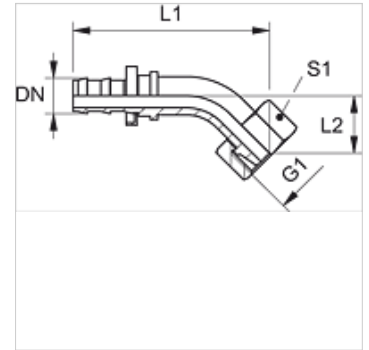

# ND AFL 45

Vtični priključek, DKL kot 45°

**HANSA FLEX**

## Lastnosti

Priključek 1	metrična matica
Oblika tesnila 1	24°/60° Universal sealing head
kratica	DKL
Material:	jeklo
Zaščita površine	galvanično prevlečeno

## Navodilo

Nepoškodovane cevne nastavke se lahko ponovno uporabi.

## Artikel

Opis	DN	Size	Palec	G1	za zunanji Ø cevi (mm)	L1 (mm)	L2 (mm)	S1
ND 06 AFL 04 45	6	4	1/4"	M 12 x 1,5	6	51,0	16,0	14
ND 06 AFL 45	6	4	1/4"	M 14 x 1,5	8	51,0	16,0	17
ND 10 AFL 08 45	10	6	3/8"	M 16 x 1,5	10	58,0	18,0	19
ND 10 AFL 45	10	6	3/8"	M 18 x 1,5	12	59,0	18,0	22
ND 13 AFL 45	12	8	1/2"	M 22 x 1,5	15	68,0	19,0	27
ND 16 AFL 45	16	10	5/8"	M 26 x 1,5	18	81,0	21,0	32
ND 20 AFL 45	19	12	3/4"	M 30 x 2	22	88,0	23,0	36
ND 25 AFL 45	25	16	1"	M 36 x 2	28	105,0	30,0	41