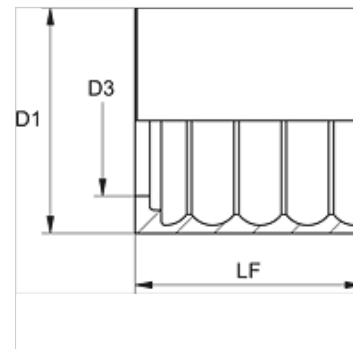

## Artikel

Opis	DN*	Size	Palec	D1 (mm)	D3 (mm)	LF (mm)
PSG 150 RI	51	32	2"	73,0	57,2	70,0
PSG 160 RI	60	38	2.1/2"	85,0	69,5	80,0
PSG 176 RI	76	48	3"	105,0	84,0	80,0
PSG 190 RI	90	56	3.1/2"	-	-	-

NP = nazivni premer, nazivna širina