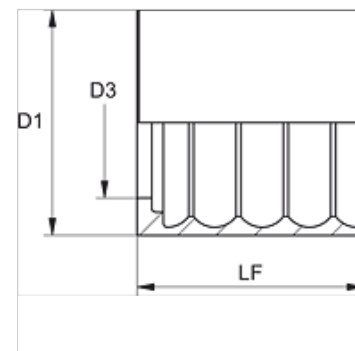

## Artikel

Opis	DN*	Size	Palec	D1 (mm)	D3 (mm)	LF (mm)
PSG 150 RI	51	32	2"	73,0	57,2	70,0
PSG 160 RI	60	38	2.1/2"	85,0	69,5	80,0
PSG 176 RI	76	48	3"	105,0	84,0	80,0
PSG 190 RI	90	56	3.1/2"	-	-	-

NP = nazivni premer, nazivna širina