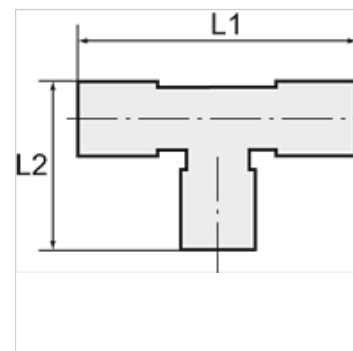

K-WASSERABSCHIEDER 22

Water trap tee for 22 mm pipe

HANSA FLEX

Lastnosti

Material: umetna masa

Navodilo

Drugi podatki na zahtevo.

Opis

Prevents penetration of water into the stub

Dodatne informacije

A detailed brochure containing installation instructions and information about pipe sizing is available for this product range

Artikel

Opis	za zunanji Ø cevi	L1 (mm)	L2 (mm)
K- 07 10 08 63	22 mm	98,0	48,0