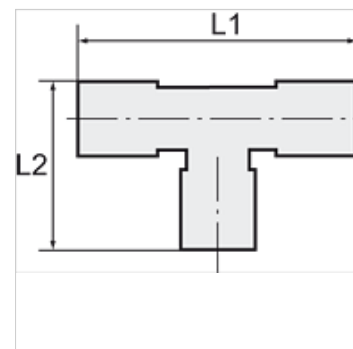

K-WASSERABSCHIEDER 22

Water trap tee for 22 mm pipe

HANSA FLEX

Lastnosti

Material: umetna masa

Navodilo

Drugi podatki na zahtevo.

Opis

Prevents penetration of water into the stub

Dodatne informacije

A detailed brochure containing installation instructions and information about pipe sizing is available for this product range

Artikel

Opis	za zunanji Ø cevi	L1 (mm)	L2 (mm)
K- 07 10 08 63	22 mm	98,0	48,0