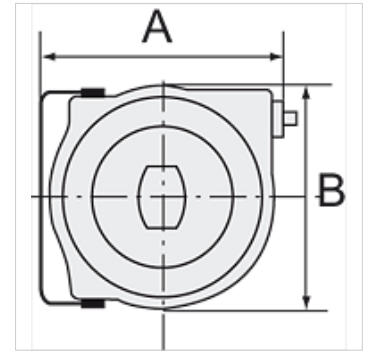

K-ELEKTRO-KABELAUFROLL POLY

Electrical cable reel (polypropylene) easy mounting on the wall or ceiling

HANSA FLEX

Lastnosti

tip kabla	HO5VV-F
jakost toka	Max. 10 A
Priključek	SchuKo plug
za napetost	230 V, 50 Hz
potrebna moč	Max. 1000 W (fully wound), max. 2000 W (fully unwound)
kot zasuka	180°

Navodilo

Drugi podatki na zahtevo.

Opis

High-quality, polypropylene housing. Includes a thermal circuit breaker. In case of overloading, a thermal overload protective circuit cuts off the electrical power supply automatically.

Artikel

Opis	A (mm)	B (mm)	dolžina (m)
K- 07 10 03 48	335,0	290,0	15