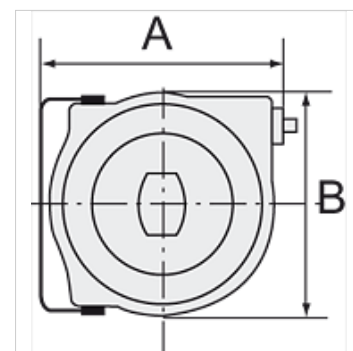

K-ELEKTRO-KABELAUFROLL POLY

Electrical cable reel (polypropylene) easy mounting on the wall or ceiling

HANSA FLEX

Lastnosti

tip kabla	HO5VV-F
jakost toka	Max. 10 A
Priključek	SchuKo plug
za napetost	230 V, 50 Hz
potrebna moč	Max. 1000 W (fully wound), max. 2000 W (fully unwound)
kot zasuka	180°

Navodilo

Drugi podatki na zahtevo.

Opis

High-quality, polypropylene housing. Includes a thermal circuit breaker. In case of overloading, a thermal overload protective circuit cuts off the electrical power supply automatically.

Artikel

Opis	A (mm)	B (mm)	dolžina (m)
K- 07 10 03 48	335,0	290,0	15