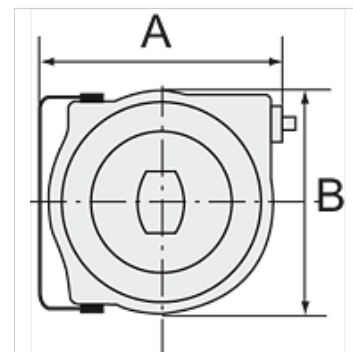

K-ELEKTRO-KABELAUFROLL POLY

Electrical cable reel (polypropylene) easy mounting on the wall or ceiling

HANSA FLEX

Lastnosti

| | |
|--------------|--|
| tip kabla | HO5VV-F |
| jakost toka | Max. 10 A |
| Priključek | SchuKo plug |
| za napetost | 230 V, 50 Hz |
| potrebna moč | Max. 1000 W (fully wound), max. 2000 W (fully unwound) |
| kot zasuka | 180° |

Navodilo

Drugi podatki na zahtevo.

Opis

High-quality, polypropylene housing. Includes a thermal circuit breaker. In case of overloading, a thermal overload protective circuit cuts off the electrical power supply automatically.

Artikel

| Opis | A (mm) | B (mm) | dolžina (m) |
|----------------|-----------|-----------|----------------|
| K- 07 10 03 48 | 335,0 | 290,0 | 15 |