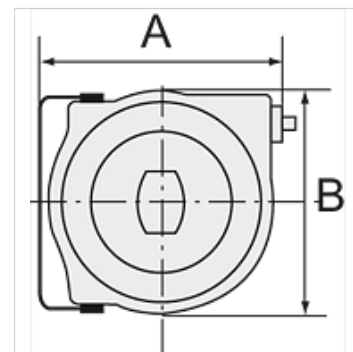

K-ELEKTRO-KABELAUFROLL POLY

Electrical cable reel (polypropylene) easy mounting on the wall or ceiling

HANSA FLEX

Lastnosti

tip kabla	HO5VV-F
jakost toka	Max. 10 A
Priključek	SchuKo plug
za napetost	230 V, 50 Hz
potrebna moč	Max. 1000 W (fully wound), max. 2000 W (fully unwound)
kot zasuka	180°

Navodilo

Drugi podatki na zahtevo.

Opis

High-quality, polypropylene housing. Includes a thermal circuit breaker. In case of overloading, a thermal overload protective circuit cuts off the electrical power supply automatically.

Artikel

Opis	A (mm)	B (mm)	dolžina (m)
K- 07 10 03 48	335,0	290,0	15