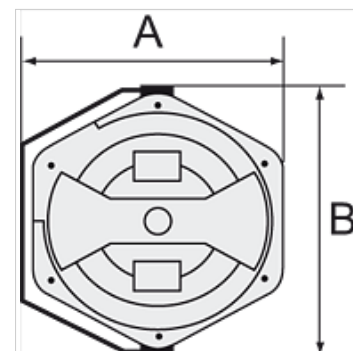

K-ELEKTRO-KABELAUFROLL POM

Electrical cable reels (POM) easy mounting on the wall or ceiling

HANSA FLEX

Lastnosti

kabel	PVC 3 x 1.5 mm ²
jakost toka	Max. 16 A
Priključek	SchuKo plug
potrebna moč	Max. 1000 W (fully wound), max. 3500 W (fully unwound)

Navodilo

Drugi podatki na zahtevo.

Opis

Closed, rugged, impact-resistant housing made of POM. Includes a thermal circuit breaker. In case of overloading, a thermal overload protective circuit cuts off the electrical power supply automatically.

Artikel

Opis	A (mm)	B (mm)	dolžina (m)	Napetost
K- 07 10 03 46	394,5	436,0	10	max. 230V
K- 07 10 03 47	394,5	436,0	17	max. 230V