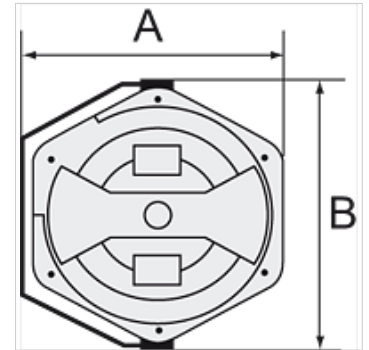

K-ELEKTRO-KABELAUFROLL POM

Electrical cable reels (POM) easy mounting on the wall or ceiling

HANSA FLEX

Lastnosti

| | |
|--------------|--|
| kabel | PVC 3 x 1.5 mm ² |
| jakost toka | Max. 16 A |
| Priključek | SchuKo plug |
| potrebna moč | Max. 1000 W (fully wound), max. 3500 W (fully unwound) |

Navodilo

Drugi podatki na zahtevo.

Opis

Closed, rugged, impact-resistant housing made of POM. Includes a thermal circuit breaker. In case of overloading, a thermal overload protective circuit cuts off the electrical power supply automatically.

Artikel

| Opis | A (mm) | B (mm) | dolžina (m) | Napetost |
|----------------|-----------|-----------|----------------|-----------|
| K- 07 10 03 46 | 394,5 | 436,0 | 10 | max. 230V |
| K- 07 10 03 47 | 394,5 | 436,0 | 17 | max. 230V |