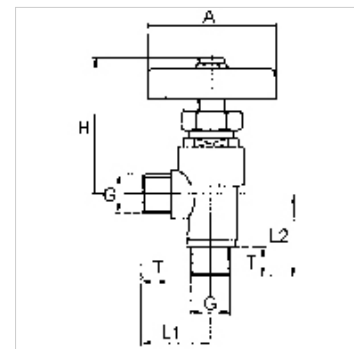

## Lastnosti

Obratovni tlak	Max. 40 bar
opis navoja	With inside cone for ball-type hose fitting
ohišje	Brass
ročno kolo	Plastic
vreteno	With stainless steel ball

## Artikel

Opis	DN	Navoj	A (mm)	H (mm)	L1 (mm)	L2 (mm)	SW (mm)	T (mm)
K- 07 30 12 49	6	G 1/4	48,0	45,0	25,0	27,0	19	11,0
K- 07 30 12 50	8	G 3/8	48,0	45,0	25,0	27,0	19	11,0