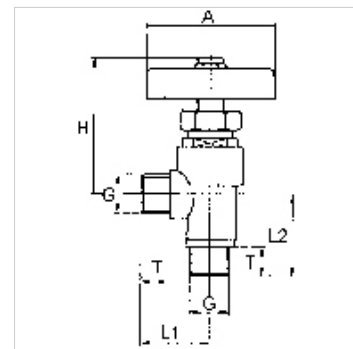

## Lastnosti

Obratovni tlak	Max. 40 bar
opis navoja	With inside cone for ball-type hose fitting
ohišje	Brass
ročno kolo	Plastic
vreteno	With stainless steel ball

## Artikel

Opis	DN	Navoj	A (mm)	H (mm)	L1 (mm)	L2 (mm)	SW (mm)	T (mm)
K- 07 30 12 49	6	G 1/4	48,0	45,0	25,0	27,0	19	11,0
K- 07 30 12 50	8	G 3/8	48,0	45,0	25,0	27,0	19	11,0