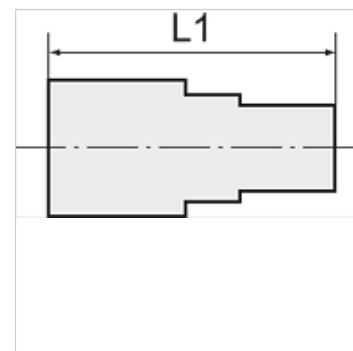

# K-GAM IG 5

Female connectors, parallel female thread

**HANSA FLEX**

## Artikel

Opis	Navoj	za cev	L1 (mm)	zev ključa
K- 07 40 30 14	G 1/4	6 mm / 4 mm	25,0	17 mm
K- 07 40 30 15	G 1/4	8 mm / 6 mm	25,0	17 mm