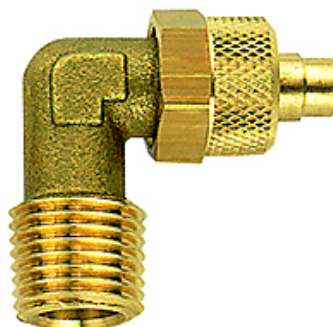

K-W90 AG-K ISO 7-1

Male elbows, conical male thread acc. to ISO 7-1

HANSA FLEX

Navodilo

Drugi podatki na zahtevo.

Opis

For the installation of plastic tubing.

Artikel

Opis	Navoj	za cev	L1 (mm)	L2 (mm)	zav ključa
K- 07 40 30 64	R 1/8	6 mm / 4 mm	22,0	17,0	8 mm
K- 07 40 30 65	R 1/4	6 mm / 4 mm	22,0	22,0	8 mm
K- 07 40 30 66	R 1/4	10 mm / 8 mm	26,0	21,0	12 mm