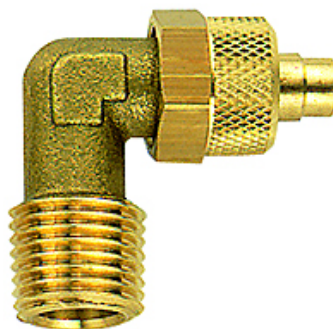

K-W90 AG-K ISO 7-1

Male elbows, conical male thread acc. to ISO 7-1

HANSA FLEX

Navodilo

Drugi podatki na zahtevo.

Opis

For the installation of plastic tubing.

Artikel

Opis	Navoj	za cev	L1 (mm)	L2 (mm)	zav ključa
K- 07 40 30 64	R 1/8	6 mm / 4 mm	22,0	17,0	8 mm
K- 07 40 30 65	R 1/4	6 mm / 4 mm	22,0	22,0	8 mm
K- 07 40 30 66	R 1/4	10 mm / 8 mm	26,0	21,0	12 mm