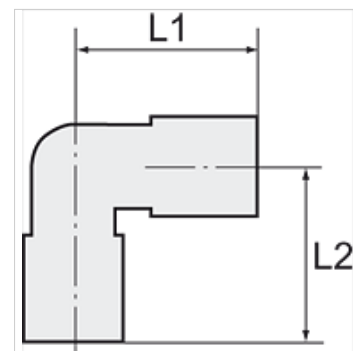

K-W90 AG-K ISO 7-1

Male elbows, conical male thread acc. to ISO 7-1

HANSA FLEX

Navodilo

Drugi podatki na zahtevo.

Opis

For the installation of plastic tubing.

Artikel

Opis	Navoj	za cev	L1 (mm)	L2 (mm)	zav ključa
K- 07 40 30 64	R 1/8	6 mm / 4 mm	22,0	17,0	8 mm
K- 07 40 30 65	R 1/4	6 mm / 4 mm	22,0	22,0	8 mm
K- 07 40 30 66	R 1/4	10 mm / 8 mm	26,0	21,0	12 mm