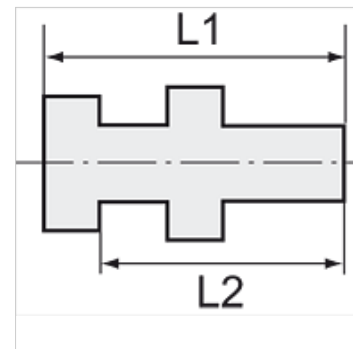

## Lastnosti

**delovni tlak** Max. 20 bar

**Material:** legirano jeklo 1.4571

## Navodilo

The dimensions of the standard screw fittings may change slightly during the life of the catalogue as a result of optimisation processes.

Drugi podatki na zahtevo.

## Artikel

Opis	zunanji navoj	notranji navoj	L1 (mm)	L2 (mm)	zev ključa 1 (mm)	zev ključa 2 (mm)
K- 07 40 34 24	G 1/4	G 1/8	18,0	14,0	17	17
K- 07 40 34 25	G 3/8	G 1/4	22,0	17,0	19	24
K- 07 40 34 26	G 1/2	G 3/8	27,0	21,0	24	24