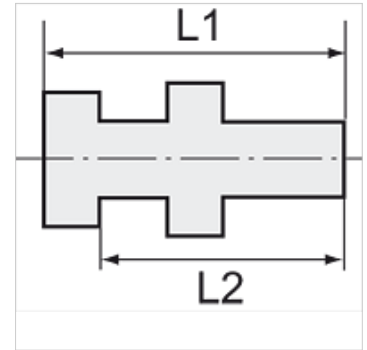

K-SCHOTTNIPPEL MS

Bulkhead nipples

HANSA FLEX

Lastnosti

delovni tlak	10 bar
temperatura medija	max. +90 °C
temperatura okolice	Max. +90 °C
Material:	med

Navodilo

The dimensions of the standard screw fittings may change slightly during the life of the catalogue as a result of optimisation processes.
Drugi podatki na zahtevo.

Dodatne informacije

Further types and dimensions on request.

Artikel

Opis	zunanji navoj	notranji navoj	L1 (mm)	L2 (mm)	zev ključa 1 (mm)	zev ključa 2 (mm)
K- 07 40 34 31	G 1/8	M 5	15,0	11,5	14	14
K- 07 40 34 32	G 1/4	G 1/8	18,0	14,0	17	17
K- 07 40 34 33	G 3/8	G 1/4	22,0	17,0	19	22
K- 07 40 34 34	G 1/2	G 3/8	27,0	21,0	24	24