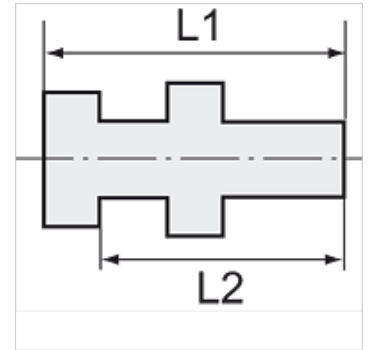

K-SCHOTTNIPPEL MS

Bulkhead nipples

HANSA FLEX

Lastnosti

delovni tlak	10 bar
temperatura medija	max. +90 °C
temperatura okolice	Max. +90 °C
Material:	med

Navodilo

The dimensions of the standard screw fittings may change slightly during the life of the catalogue as a result of optimisation processes.
Drugi podatki na zahtevo.

Dodatne informacije

Further types and dimensions on request.

Artikel

Opis	zunanji navoj	notranji navoj	L1 (mm)	L2 (mm)	zev ključa 1 (mm)	zev ključa 2 (mm)
K- 07 40 34 31	G 1/8	M 5	15,0	11,5	14	14
K- 07 40 34 32	G 1/4	G 1/8	18,0	14,0	17	17
K- 07 40 34 33	G 3/8	G 1/4	22,0	17,0	19	22
K- 07 40 34 34	G 1/2	G 3/8	27,0	21,0	24	24