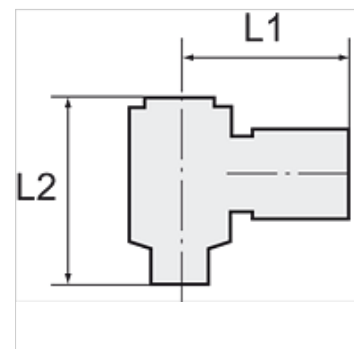

K-SCHWENKTUELLE MS

Swivel hose fittings, parallel male thread

HANSA FLEX

Lastnosti

delovni tlak	10 bar
temperatura medija	max. +90 °C
temperatura okolice	Max. +90 °C
Material:	Nickel-plated brass (banjo bolt), brass (ring nipple)

Navodilo

The dimensions of the standard screw fittings may change slightly during the life of the catalogue as a result of optimisation processes. Drugi podatki na zahtevo.

Dodatne informacije

Further types and dimensions on request.

Artikel

Opis	Navoj	za cev	L1 (mm)	L2 (mm)	zev ključa
K- 07 40 34 39	G 1/8	LW 4 mm	26,0	28,0	14 mm
K- 07 40 34 40	G 1/8	LW 6 mm	26,0	28,0	14 mm
K- 07 40 34 41	G 1/4	LW 6 mm	28,0	29,0	17 mm
K- 07 40 34 42	G 1/4	LW 9 mm	28,0	30,5	17 mm
K- 07 40 34 43	G 3/8	LW 6 mm	30,0	32,0	22 mm
K- 07 40 34 44	G 3/8	LW 9 mm	30,0	32,0	22 mm