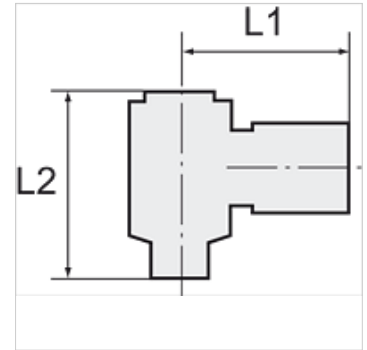

K-SCHWENKTUELLE MS

Swivel hose fittings, parallel male thread

HANSA FLEX

Lastnosti

delovni tlak	10 bar
temperatura medija	max. +90 °C
temperatura okolice	Max. +90 °C
Material:	Nickel-plated brass (banjo bolt), brass (ring nipple)

Navodilo

The dimensions of the standard screw fittings may change slightly during the life of the catalogue as a result of optimisation processes.
Drugi podatki na zahtevo.

Dodatne informacije

Further types and dimensions on request.

Artikel

Opis	Navoj	za cev	L1 (mm)	L2 (mm)	zev ključa
K- 07 40 34 39	G 1/8	LW 4 mm	26,0	28,0	14 mm
K- 07 40 34 40	G 1/8	LW 6 mm	26,0	28,0	14 mm
K- 07 40 34 41	G 1/4	LW 6 mm	28,0	29,0	17 mm
K- 07 40 34 42	G 1/4	LW 9 mm	28,0	30,5	17 mm
K- 07 40 34 43	G 3/8	LW 6 mm	30,0	32,0	22 mm
K- 07 40 34 44	G 3/8	LW 9 mm	30,0	32,0	22 mm