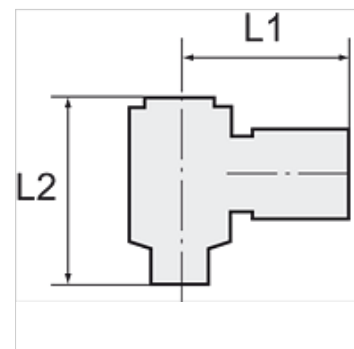

K-W90 VERSCHR DREH HS ALU POM BLAU

Union elbows with aluminium banjo bolt, swivel type

HANSA FLEX

Lastnosti

Obratovalni tlak 0 - 10 bar

območje temperatur: -10 °C to +60 °C

Navodilo

Drugi podatki na zahtevo.

Artikel

Opis	Navoj	za cev	L1 (mm)	L2 (mm)
K- 07 40 33 24	G 1/8	6 mm / 4 mm	23,0	27,0
K- 07 40 33 25	G 1/8	8 mm / 6 mm	25,0	27,0
K- 07 40 33 26	G 1/4	6 mm / 4 mm	25,0	29,0
K- 07 40 33 27	G 1/4	8 mm / 6 mm	26,5	29,0