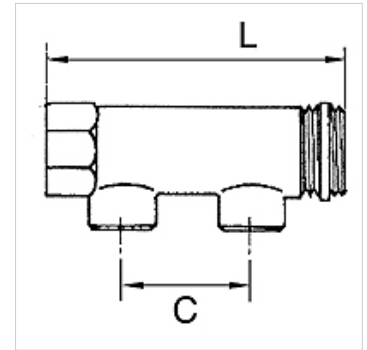

# K-VTST 2 AB MS

Distributor pieces, brass, with 2 outlets

**HANSA FLEX**

## Lastnosti

Priključek	G 3/4 and G 1 incl. PTFE-sealing at outer thread, G 1 1/4 without sealing
Obratovalni tlak	maks. 10 bar

## Artikel

Opis	izhodni priključek	vhodni priključek	C (mm)	L (mm)
K- 07 40 40 49	2 x 1/2 male	2 x 3/4	50,0	110,0
K- 07 40 40 50	2 x 1/2 female	2 x 3/4	50,0	110,0
K- 07 40 40 51	2 x 1/2 male	2 x 1	50,0	113,0
K- 07 40 40 52	2 x 1/2 female	2 x 1	50,0	113,0
K- 07 40 40 53	2 x 1/2 male	2 x 1 1/4	60,0	137,0
K- 07 40 40 54	2 x 1/2 female	2 x 1 1/4	60,0	137,0