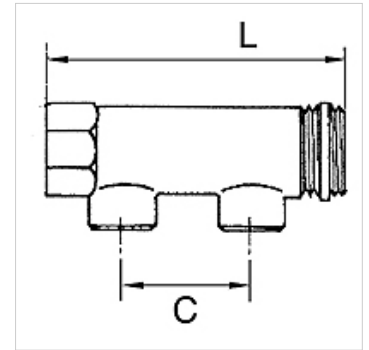

K-VTST 2 AB MS

Distributor pieces, brass, with 2 outlets

HANSA FLEX

Lastnosti

Priključek	G 3/4 and G 1 incl. PTFE-sealing at outer thread, G 1 1/4 without sealing
Obratovalni tlak	maks. 10 bar

Navodilo

Drugi podatki na zahtevo.

Opis

For assembling compressed air taps. End fittings with 1 x male and 1 x female thread, outlets optionally with male or female thread.

Artikel

Opis	izhodni priključek	vhodni priključek	C (mm)	L (mm)
K- 07 40 40 49	2 x 1/2 male	2 x 3/4	50,0	110,0
K- 07 40 40 50	2 x 1/2 female	2 x 3/4	50,0	110,0
K- 07 40 40 51	2 x 1/2 male	2 x 1	50,0	113,0
K- 07 40 40 52	2 x 1/2 female	2 x 1	50,0	113,0
K- 07 40 40 53	2 x 1/2 male	2 x 1 1/4	60,0	137,0
K- 07 40 40 54	2 x 1/2 female	2 x 1 1/4	60,0	137,0