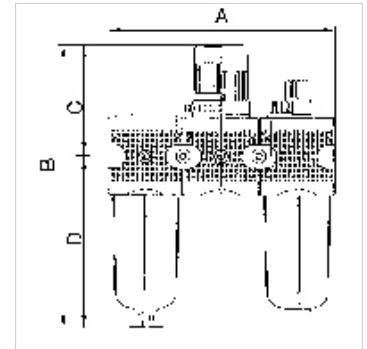

K-WTEH 3-TLG MET SICH TROPF MULTIFI

Service units, 3-piece with metal bowl and sight glass, metal sight dome

HANSA FLEX

Lastnosti

vstopni tlak	Max. 16 bar (polycarbonate bowl), Max. 20 bar (metal bowl)
temperatura medija	max. 60 °C
temperatura okolice	Max. 60 °C
velikost por v filtrnem elementu	5 µm (BG 1 / BG 2), 40 µm (BG 3)
tesnilni material	NBR
vzmetni pokrov	POM-brass
ohišje	Die-cast zinc, Aluminium for G 1 variant
kapalni nastavek	PA (polycarbonate bowl), Zinc-glass-NBR (metal bowl)
Drain valve	Semi-automatic
meritev pretoka	At P1 = 8 bar, P2 = 6 bar and pressure drop $\Delta p = 1$ bar

Navodilo

Drugi podatki na zahtevo.

Opis

Three-piece service units consisting of a reversible diaphragm pressure regulator, independent of inlet pressure, with self-relieving design, centrifugal separator and proportional lubricator.

Navodila za naročanje

3-piece service units are also available in other control ranges (0.1 - 3 bar, 0.2 - 6 bar and 0.5 - 16 bar) and in lockable version. Please ask for more information.

Dodatne informacije

1500 l/min: P1: 10 bar, P2: 7 bar, $\Delta p \leq 0.1$ bar.

Artikel

Opis	Navoj	regulacijsko območje	pretok (L/min)	A (mm)	B	C (mm)	D (mm)	DN	Velikost
K- 07 25 01 11	G 1/4	0.5 - 10 bar	1100	138,0	196,0 mm	67,0	129,0	6	1
K- 07 25 01 14	G 3/8	0.5 - 10 bar	1100	138,0	196,0 mm	67,0	129,0	10	1
K- 07 25 01 17	G 1/2	0.5 - 10 bar	3000	202,0	248,0 mm	97,0	151,0	15	2
K- 07 25 01 20	G 3/4	0.5 - 10 bar	3000	202,0	248,0 mm	97,0	151,0	20	2
K- 07 25 01 23	G 1	0.5 - 10 bar	11300	300,0	385,0 mm	128,0	257,0	25	3