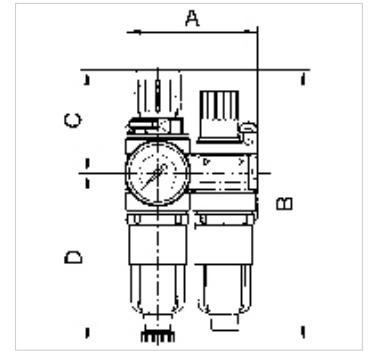

# K-WTEH 3-TLG MET MANO T STANDARD-MI

Service units, 3-piece with metal bowl and pressure gauge, metal sight dome

**HANSA FLEX**

## Lastnosti

|                                    |  |
|------------------------------------|--|
| vstopni tlak                       | Max. 16 bar (polycarbonate bowl), Max. 25 bar (metal bowl)                             |
| temperatura medija                 | max. 60 °C   |
| temperatura okolice                | Max. 60 °C   |
| pretok                             | 350 l/min (2-piece), 300 l/min (3-piece)   |
| velikost por v filtrirnem elementu | 5 µm   |
| tesnilni material                  | NBR  |
| ohišje                             | Die-cast zinc, painted silver  |
| kapalni nastavek                   | PA (polycarbonate bowl), Zinc-glass-NBR (metal bowl)                                   |
| Drain valve                        | Semi-automatic for variant with polycarbonate bowl, Manual for variant with metal bowl |
| meritev pretoka                    | At P1 = 8 bar, P2 = 6 bar and pressure drop $\Delta p = 1$ bar                         |

## Opis

Compact, two or three-piece service units consisting of a reversible diaphragm pressure regulator, independent of inlet pressure, with self-relieving design, combined with a centrifugal separator and a proportional lubricator.

## Artikel

| Opis           | Navoj | regulacijsko območje | A<br>(mm) | B        | C<br>(mm) | D<br>(mm) | DN |
|----------------|-------|----------------------|-----------|----------|-----------|-----------|----|
| K- 07 25 14 53 | G 1/8 | 0.5 - 10 bar         | 130,0     | 143,0 mm | 49,0      | 94,0      | 5  |
| K- 07 25 14 55 | G 1/4 | 0.5 - 10 bar         | 130,0     | 143,0 mm | 49,0      | 94,0      | 5  |