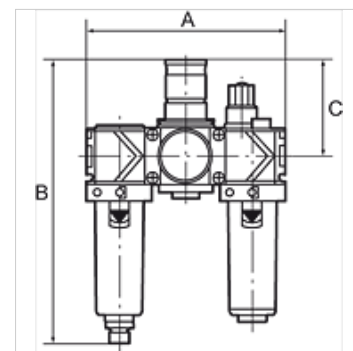

## Lastnosti

<b>vstopni tlak</b>	Max. 16 bar (polycarbonate bowl), Max. 20 bar (metal bowl)
<b>temperatura medija</b>	max. 50 °C
<b>temperatura okolice</b>	Max. 50 °C (polycarbonate bowl), Max. 80 °C (metal bowl)
<b>velikost por v filtrirnem elementu</b>	40 µm
<b>tesnilni material</b>	NBR
<b>vzmetni pokrov</b>	POM
<b>ohišje</b>	Die-cast zinc
<b>membrana</b>	NBR
<b>kapalni nastavek</b>	PA
<b>Drain valve</b>	Manual
<b>meritev pretoka</b>	At P1 = 10 bar, P2 = 6 bar and pressure drop $\Delta p = 1$ bar

## Opis

Two or three-piece service units consisting of a reversible diaphragm pressure regulator, independent of inlet pressure, with self-relieving design, combined with a centrifugal separator and a proportional lubricator. Approved series in modern industrial design, with the following key benefits: Simple handling, Convenient modular assembly thanks to innovative fasteners, Excellent flow values.

## Artikel

Opis	Navoj	regulacijsko območje	pretok (L/min)	A (mm)	B	C (mm)
K- 07 25 14 11	G 1/4	0.5 - 10 bar	1500	144,0	201,0 mm	68,0
K- 07 25 14 13	G 3/8	0.5 - 10 bar	1800	144,0	201,0 mm	68,0
K- 07 25 14 15	G 1/2	0.5 - 10 bar	3400	210,0	247,0 mm	98,0
K- 07 25 14 17	G 3/4	0.5 - 10 bar	5000	210,0	247,0 mm	98,0
K- 07 25 14 19	G 1	0.5 - 10 bar	5000	264,0	247,0 mm	98,0