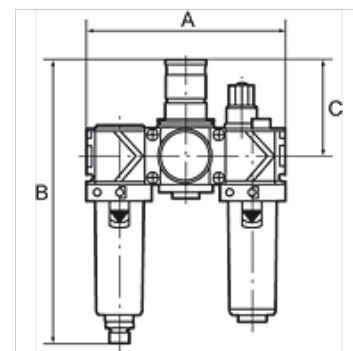

## Lastnosti

<b>vstopni tlak</b>	Max. 16 bar (polycarbonate bowl), Max. 20 bar (metal bowl)
<b>temperatura medija</b>	max. 50 °C
<b>temperatura okolice</b>	Max. 50 °C (polycarbonate bowl), Max. 80 °C (metal bowl)
<b>velikost por v filtrnem elementu</b>	40 µm
<b>tesnilni material</b>	NBR
<b>vzmetni pokrov</b>	POM
<b>ohišje</b>	Die-cast zinc
<b>membrana</b>	NBR
<b>kapalni nastavek</b>	PA
<b>Drain valve</b>	Manual
<b>meritev pretoka</b>	At P1 = 10 bar, P2 = 6 bar and pressure drop $\Delta p = 1$ bar

## Opis

Two or three-piece service units consisting of a reversible diaphragm pressure regulator, independent of inlet pressure, with self-relieving design, combined with a centrifugal separator and a proportional lubricator. Approved series in modern industrial design, with the following key benefits: Simple handling, Convenient modular assembly thanks to innovative fasteners, Excellent flow values.

## Artikel

Opis	Navoj	regulacijsko območje	pretok (L/min)	A (mm)	B	C (mm)
K- 07 25 14 11	G 1/4	0.5 - 10 bar	1500	144,0	201,0 mm	68,0
K- 07 25 14 13	G 3/8	0.5 - 10 bar	1800	144,0	201,0 mm	68,0
K- 07 25 14 15	G 1/2	0.5 - 10 bar	3400	210,0	247,0 mm	98,0
K- 07 25 14 17	G 3/4	0.5 - 10 bar	5000	210,0	247,0 mm	98,0
K- 07 25 14 19	G 1	0.5 - 10 bar	5000	264,0	247,0 mm	98,0