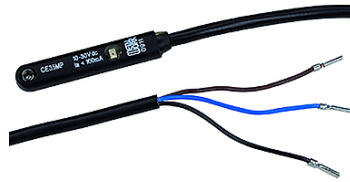

# K-SENSOREN T-NUT 5

DSL reed sensor

**HANSA FLEX**

## Dodatne informacije

Important: The scope of supply does not include a connector. Please order separately.

Adjustable limit switches with shock absorber available on request.

## Artikel

Opis	Izvedba
K- 07 15 20 92	Slotted fixing plate

## je pribor za naslednje izdelke

K-RUNDZYLINDER DOPP O E D Round cylinders, double acting, magnetic, non-cushioned