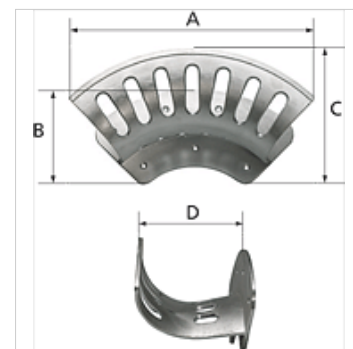

K-SCHLAUCHHALTER ALU

Hose holders, aluminium unpainted

HANSA FLEX

Lastnosti

Material: Aluminium, unpainted

Navodilo

In combination with the rounded holder design, the fact that a small hose holder can be placed inside a large one, or a medium hose holder inside a maxi one, creates extra storage capacity without any increase in the space required.

Opis

Easy mounting on the wall with variable hole pattern (7 drilled holes). Suitable for holding hoses, cables or ropes. Unpainted. Countersunk holes guarantee a smooth surface in the mounting area.

Artikel

Opis	velikost	A (mm)	B (mm)	C (mm)	D (mm)	maks. količina v cevi
K- 07 10 09 88	Small	189,0	86,0	82,0	70,0	For DN 6, 35-40 m
K- 07 10 09 89	Medium	254,0	113,0	108,0	106,0	For DN 9, 45-50 m
K- 07 10 09 90	Large	350,0	151,0	145,0	136,0	For DN 13, 45-50 m
K- 07 10 09 91	Maxi	389,0	170,0	160,0	188,0	For DN 26, 35-40 m