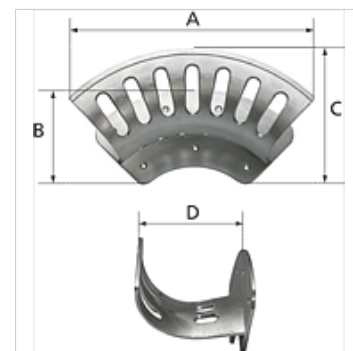

K-SCHLAUCHHALTER ALU

Hose holders, aluminium unpainted

HANSA FLEX

Lastnosti

Material: Aluminium, unpainted

Navodilo

In combination with the rounded holder design, the fact that a small hose holder can be placed inside a large one, or a medium hose holder inside a maxi one, creates extra storage capacity without any increase in the space required.

Opis

Easy mounting on the wall with variable hole pattern (7 drilled holes). Suitable for holding hoses, cables or ropes. Unpainted. Countersunk holes guarantee a smooth surface in the mounting area.

Artikel

Opis	velikost	A (mm)	B (mm)	C (mm)	D (mm)	maks. količina v cevi
K- 07 10 09 88	Small	189,0	86,0	82,0	70,0	For DN 6, 35-40 m
K- 07 10 09 89	Medium	254,0	113,0	108,0	106,0	For DN 9, 45-50 m
K- 07 10 09 90	Large	350,0	151,0	145,0	136,0	For DN 13, 45-50 m
K- 07 10 09 91	Maxi	389,0	170,0	160,0	188,0	For DN 26, 35-40 m