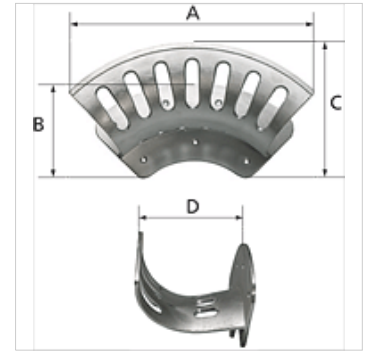

K-SCHLAUCHHALTER ALU

Hose holders, aluminium unpainted

HANSA FLEX

Lastnosti

Material: Aluminium, unpainted

Navodilo

In combination with the rounded holder design, the fact that a small hose holder can be placed inside a large one, or a medium hose holder inside a maxi one, creates extra storage capacity without any increase in the space required.

Opis

Easy mounting on the wall with variable hole pattern (7 drilled holes). Suitable for holding hoses, cables or ropes. Unpainted. Countersunk holes guarantee a smooth surface in the mounting area.

Artikel

Opis	velikost	A (mm)	B (mm)	C (mm)	D (mm)	maks. količina v cevi
K- 07 10 09 88	Small	189,0	86,0	82,0	70,0	For DN 6, 35-40 m
K- 07 10 09 89	Medium	254,0	113,0	108,0	106,0	For DN 9, 45-50 m
K- 07 10 09 90	Large	350,0	151,0	145,0	136,0	For DN 13, 45-50 m
K- 07 10 09 91	Maxi	389,0	170,0	160,0	188,0	For DN 26, 35-40 m