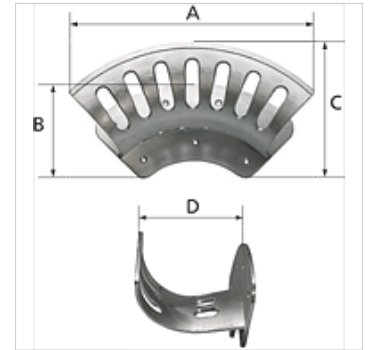

K-SCHLAUCHHALTER ALU

Hose holders, aluminium unpainted

HANSA FLEX

Lastnosti

Material: Aluminium, unpainted

Navodilo

In combination with the rounded holder design, the fact that a small hose holder can be placed inside a large one, or a medium hose holder inside a maxi one, creates extra storage capacity without any increase in the space required.

Opis

Easy mounting on the wall with variable hole pattern (7 drilled holes). Suitable for holding hoses, cables or ropes. Unpainted. Countersunk holes guarantee a smooth surface in the mounting area.

Artikel

| Opis | velikost | A (mm) | B (mm) | C (mm) | D (mm) | maks. količina v cevi |
|----------------|----------|-----------|-----------|-----------|-----------|-----------------------|
| K- 07 10 09 88 | Small | 189,0 | 86,0 | 82,0 | 70,0 | For DN 6, 35-40 m |
| K- 07 10 09 89 | Medium | 254,0 | 113,0 | 108,0 | 106,0 | For DN 9, 45-50 m |
| K- 07 10 09 90 | Large | 350,0 | 151,0 | 145,0 | 136,0 | For DN 13, 45-50 m |
| K- 07 10 09 91 | Maxi | 389,0 | 170,0 | 160,0 | 188,0 | For DN 26, 35-40 m |