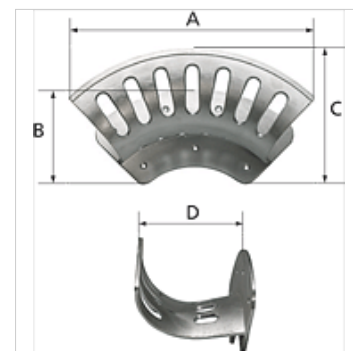

## Navodilo

In combination with the rounded holder design, the fact that a small hose holder can be placed inside a large one, or a medium hose holder inside a maxi one, creates extra storage capacity without any increase in the space required.

## Opis

Easy mounting on the wall with variable hole pattern (7 drilled holes). Suitable for holding hoses, cables or ropes. Unpainted. Countersunk holes guarantee a smooth surface in the mounting area.

## Artikel

Opis	velikost	A (mm)	B (mm)	C (mm)	D (mm)	maks. količina v cevi
K- 07 10 09 88	Small	189,0	86,0	82,0	70,0	For DN 6, 35-40 m
K- 07 10 09 89	Medium	254,0	113,0	108,0	106,0	For DN 9, 45-50 m
K- 07 10 09 90	Large	350,0	151,0	145,0	136,0	For DN 13, 45-50 m
K- 07 10 09 91	Maxi	389,0	170,0	160,0	188,0	For DN 26, 35-40 m