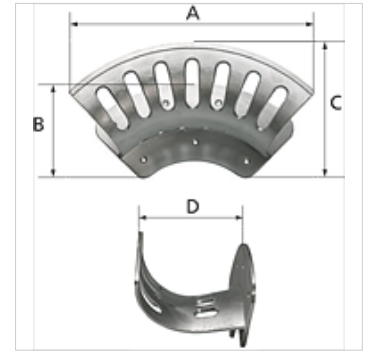

K-SCHLAUCHHALTER ALU

Hose holders, aluminium unpainted

HANSA FLEX

Lastnosti

Material: Aluminium, unpainted

Navodilo

In combination with the rounded holder design, the fact that a small hose holder can be placed inside a large one, or a medium hose holder inside a maxi one, creates extra storage capacity without any increase in the space required.

Opis

Easy mounting on the wall with variable hole pattern (7 drilled holes). Suitable for holding hoses, cables or ropes. Unpainted. Countersunk holes guarantee a smooth surface in the mounting area.

Artikel

| Opis | velikost | A (mm) | B (mm) | C (mm) | D (mm) | maks. količina v cevi |
|----------------|----------|-----------|-----------|-----------|-----------|-----------------------|
| K- 07 10 09 88 | Small | 189,0 | 86,0 | 82,0 | 70,0 | For DN 6, 35-40 m |
| K- 07 10 09 89 | Medium | 254,0 | 113,0 | 108,0 | 106,0 | For DN 9, 45-50 m |
| K- 07 10 09 90 | Large | 350,0 | 151,0 | 145,0 | 136,0 | For DN 13, 45-50 m |
| K- 07 10 09 91 | Maxi | 389,0 | 170,0 | 160,0 | 188,0 | For DN 26, 35-40 m |