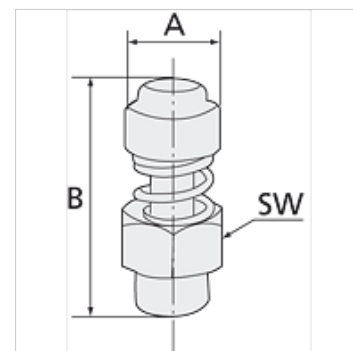

K-SCHALLDAE FEDEREINSTELLUNG

Adjustable spring silencers

HANSA FLEX

Lastnosti

Obratovalni tlak maks. 12 bar

delovna temperatura -10 °C to +80 °C

Navodilo

Drugi podatki na zahtevo.

Artikel

Opis	Navoj	A (mm)	B maks. (mm)	B min. (mm)	zev ključa
K- 07 40 34 64	G 1/8	12,0	28,0	26,0	13 mm
K- 07 40 34 65	G 1/4	14,0	32,0	30,0	15 mm
K- 07 40 34 66	G 3/8	17,0	38,0	36,0	22 mm
K- 07 40 34 67	G 1/2	17,0	39,0	37,0	22 mm
K- 07 40 34 68	G 3/4	32,0	50,0	46,0	30 mm
K- 07 40 34 69	G 1	32,0	50,0	47,0	36 mm