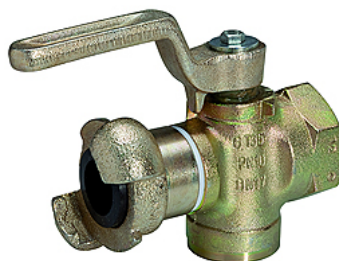

# K-BKR ECKFORM KUPP IG

Plug valves with coupling, one side sealing, female threaded, with lever stop and exhaust

**HANSA FLEX**

## Artikel

Opis	Priključek	DN	H (mm)	L (mm)	SW (mm)
K- 07 35 05 41	G 1/2	15	93,0	131,0	41
K- 07 35 05 42	G 3/4	17	93,0	124,0	41
K- 07 35 05 40	G 1	17	93,0	124,0	41