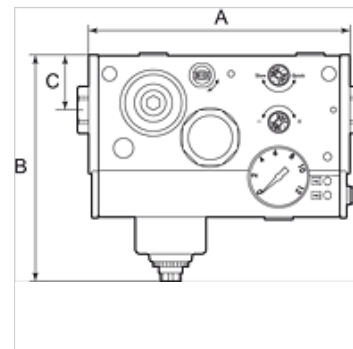

K-WTEH SERIE ONE O DRS

Service units, »ONE« Series, without pressure switch

HANSA FLEX

Lastnosti

vstopni tlak	Max. 10 bar
območje temperatur:	-10 °C to +50 °C
Sredstva	stisnjen zrak
razred zaščite	IP 65
delovni tlak	0.5 - 8 bar
tlačno stikalo	Changeover contact
velikost por v filtrnem elementu	20 µm
meritev pretoka	At 6,3 bar and $\Delta p = 1$ bar

Navodilo

Drugi podatki na zahtevo.

Opis

Multifunctional service unit with 6 or 7 functions in a single device: 3/2-way valve (manually operated), filter with automatic drain valve, air ports, pressure regulator, pressure gauge, soft start valve and optional: pressure switch. This combination of extremely good flow rates and a wide range of functions integrated in a single, compact unit saves valuable space and is unmatched by any similar product available in the market! Soft starting independently of the load and easy replacement of the filter cartridge under pressure are just two of the other outstanding features of this amazing device.

Artikel

Opis	Priključek	pretok (L/min)	A (mm)	B	C (mm)	Napetost
K- 07 25 13 79	G 1/4	2400	165,5	144,0 mm	35,0	24 V DC (for valves and pressure switch)
K- 07 25 13 80	G 3/8	3300	165,5	144,0 mm	35,0	24 V DC (for valves and pressure switch)
K- 07 25 13 81	G 1/2"	4000	165,5	144,0 mm	35,0	24 V DC (for valves and pressure switch)