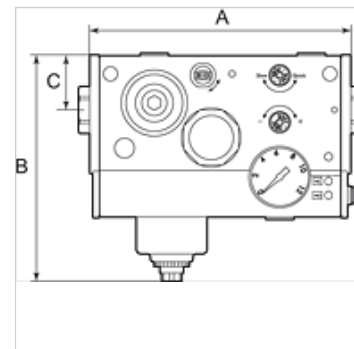

K-WTEH SERIE ONE O DRS

Service units, »ONE« Series, without pressure switch

HANSA FLEX

Lastnosti

vstopni tlak	Max. 10 bar
območje temperatur:	-10 °C to +50 °C
Sredstva	stisnjen zrak
razred zaščite	IP 65
delovni tlak	0.5 - 8 bar
tlačno stikalo	Changeover contact
velikost por v filtrnem elementu	20 µm
meritev pretoka	At 6,3 bar and $\Delta p = 1$ bar

Navodilo

Drugi podatki na zahtevo.

Opis

Multifunctional service unit with 6 or 7 functions in a single device: 3/2-way valve (manually operated), filter with automatic drain valve, air ports, pressure regulator, pressure gauge, soft start valve and optional: pressure switch. This combination of extremely good flow rates and a wide range of functions integrated in a single, compact unit saves valuable space and is unmatched by any similar product available in the market! Soft starting independently of the load and easy replacement of the filter cartridge under pressure are just two of the other outstanding features of this amazing device.

Artikel

Opis	Priključek	pretok (L/min)	A (mm)	B	C (mm)	Napetost
K- 07 25 13 79	G 1/4	2400	165,5	144,0 mm	35,0	24 V DC (for valves and pressure switch)
K- 07 25 13 80	G 3/8	3300	165,5	144,0 mm	35,0	24 V DC (for valves and pressure switch)
K- 07 25 13 81	G 1/2"	4000	165,5	144,0 mm	35,0	24 V DC (for valves and pressure switch)