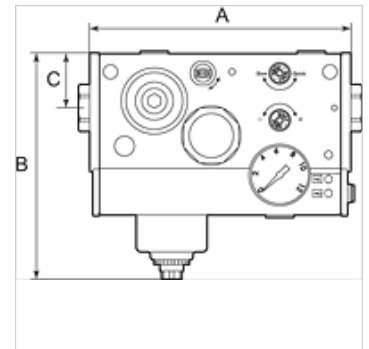

K-WTEH SERIE ONE M DRS

Service units, »ONE« Series, with pressure switch

HANSA FLEX

Lastnosti

vstopni tlak	Max. 10 bar
območje temperatur:	-10 °C to +50 °C
Sredstva	stisnjen zrak
razred zaščite	IP 65
delovni tlak	0.5 - 8 bar
tlačno stikalo	Changeover contact
velikost por v filtrnem elementu	20 µm
meritev pretoka	At 6,3 bar and $\Delta p = 1$ bar

Navodilo

Drugi podatki na zahtevo.

Opis

Multifunctional service unit with 6 or 7 functions in a single device: 3/2-way valve (manually operated), filter with automatic drain valve, air ports, pressure regulator, pressure gauge, soft start valve and optional: pressure switch. This combination of extremely good flow rates and a wide range of functions integrated in a single, compact unit saves valuable space and is unmatched by any similar product available in the market! Soft starting independently of the load and easy replacement of the filter cartridge under pressure are just two of the other outstanding features of this amazing device.

Artikel

Opis	Priključek	pretok (L/min)	A (mm)	B	C (mm)	Napetost
K- 07 25 13 82	G 1/4	2400	165,5	144,0 mm	35,0	24 V DC (for valves and pressure switch)
K- 07 25 13 83	G 3/8	3300	165,5	144,0 mm	35,0	24 V DC (for valves and pressure switch)
K- 07 25 13 84	G 1/2	4000	165,5	144,0 mm	35,0	24 V DC (for valves and pressure switch)