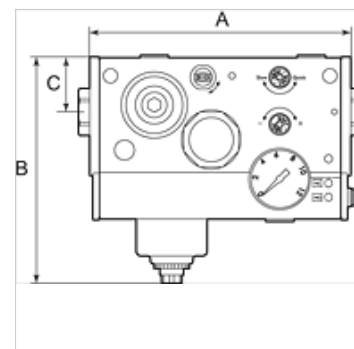

K-WTEH SERIE ONE M DRS

Service units, »ONE« Series, with pressure switch

HANSA FLEX

Lastnosti

vstopni tlak	Max. 10 bar
območje temperatur:	-10 °C to +50 °C
Sredstva	stisnjen zrak
razred zaščite	IP 65
delovni tlak	0.5 - 8 bar
tlačno stikalo	Changeover contact
velikost por v filtrnem elementu	20 µm
meritev pretoka	At 6,3 bar and $\Delta p = 1$ bar

Navodilo

Drugi podatki na zahtevo.

Opis

Multifunctional service unit with 6 or 7 functions in a single device: 3/2-way valve (manually operated), filter with automatic drain valve, air ports, pressure regulator, pressure gauge, soft start valve and optional: pressure switch. This combination of extremely good flow rates and a wide range of functions integrated in a single, compact unit saves valuable space and is unmatched by any similar product available in the market! Soft starting independently of the load and easy replacement of the filter cartridge under pressure are just two of the other outstanding features of this amazing device.

Artikel

Opis	Priključek	pretok (L/min)	A (mm)	B	C (mm)	Napetost
K- 07 25 13 82	G 1/4	2400	165,5	144,0 mm	35,0	24 V DC (for valves and pressure switch)
K- 07 25 13 83	G 3/8	3300	165,5	144,0 mm	35,0	24 V DC (for valves and pressure switch)
K- 07 25 13 84	G 1/2	4000	165,5	144,0 mm	35,0	24 V DC (for valves and pressure switch)