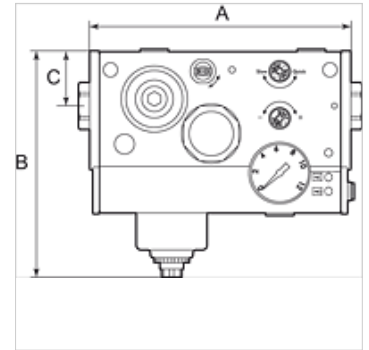

K-WTEH SERIE ONE M DRS

Service units, »ONE« Series, with pressure switch

HANSA FLEX

Lastnosti

vstopni tlak	Max. 10 bar
območje temperatur:	-10 °C to +50 °C
Sredstva	stisnjen zrak
razred zaščite	IP 65
delovni tlak	0.5 - 8 bar
tlačno stikalo	Changeover contact
velikost por v filtrnem elementu	20 µm
meritev pretoka	At 6,3 bar and $\Delta p = 1$ bar

Navodilo

Drugi podatki na zahtevo.

Opis

Multifunctional service unit with 6 or 7 functions in a single device: 3/2-way valve (manually operated), filter with automatic drain valve, air ports, pressure regulator, pressure gauge, soft start valve and optional: pressure switch. This combination of extremely good flow rates and a wide range of functions integrated in a single, compact unit saves valuable space and is unmatched by any similar product available in the market! Soft starting independently of the load and easy replacement of the filter cartridge under pressure are just two of the other outstanding features of this amazing device.

Artikel

Opis	Priključek	pretok (L/min)	A (mm)	B	C (mm)	Napetost
K- 07 25 13 82	G 1/4	2400	165,5	144,0 mm	35,0	24 V DC (for valves and pressure switch)
K- 07 25 13 83	G 3/8	3300	165,5	144,0 mm	35,0	24 V DC (for valves and pressure switch)
K- 07 25 13 84	G 1/2	4000	165,5	144,0 mm	35,0	24 V DC (for valves and pressure switch)