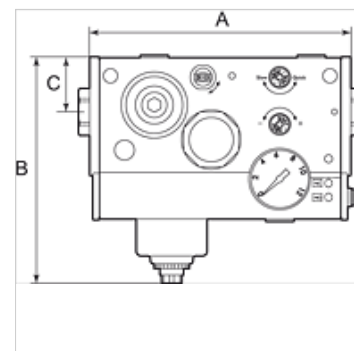

K-WTEH SERIE ONE M DRS

Service units, »ONE« Series, with pressure switch

HANSA FLEX

Lastnosti

vstopni tlak	Max. 10 bar
območje temperatur:	-10 °C to +50 °C
Sredstva	stisnjen zrak
razred zaščite	IP 65
delovni tlak	0.5 - 8 bar
tlačno stikalo	Changeover contact
velikost por v filtrnem elementu	20 µm
meritev pretoka	At 6,3 bar and $\Delta p = 1$ bar

Navodilo

Drugi podatki na zahtevo.

Opis

Multifunctional service unit with 6 or 7 functions in a single device: 3/2-way valve (manually operated), filter with automatic drain valve, air ports, pressure regulator, pressure gauge, soft start valve and optional: pressure switch. This combination of extremely good flow rates and a wide range of functions integrated in a single, compact unit saves valuable space and is unmatched by any similar product available in the market! Soft starting independently of the load and easy replacement of the filter cartridge under pressure are just two of the other outstanding features of this amazing device.

Artikel

Opis	Priključek	pretok (L/min)	A (mm)	B	C (mm)	Napetost
K- 07 25 13 82	G 1/4	2400	165,5	144,0 mm	35,0	24 V DC (for valves and pressure switch)
K- 07 25 13 83	G 3/8	3300	165,5	144,0 mm	35,0	24 V DC (for valves and pressure switch)
K- 07 25 13 84	G 1/2	4000	165,5	144,0 mm	35,0	24 V DC (for valves and pressure switch)