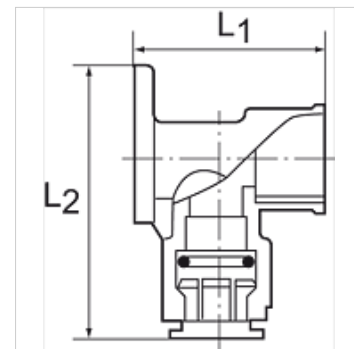

K-WANDWINKEL MS

wall elbows, brass

HANSA FLEX

Lastnosti

tesnilni material NBR

Material: med

Dodatne informacije

A detailed brochure containing installation instructions and information about pipe sizing is available for this product range

Artikel

Opis	Navoj	za zunanji Ø cevi	L1 (mm)	L2 (mm)
K- 07 10 08 65	1/2 BSP	15 mm	47,0	66,4
K- 07 10 08 66	3/4 BSP	22 mm	52,0	79,0