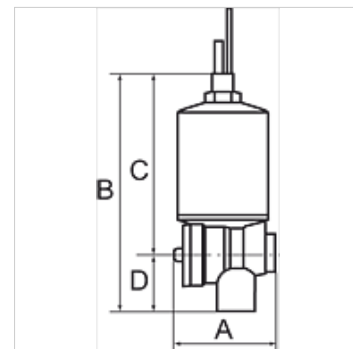

K-ABLASSVENTIL AUTO

Fully-automatic drain valve with Adapter G 1/8

HANSA FLEX

Lastnosti

Obratovalni tlak	min. 4 bar, max. 16 bar
Sredstva	Condensate (emulsion)
priključek posode	G 1/8 male
delovna temperatura	0 °C to +90 °C
Vgradna lega	Bowl mounted– vertical ± 10%
Material:	Hood :aus Messing, Gehäuse aus Kunststoff (PA)

Navodilo

Drugi podatki na zahtevo.

Opis

For all size G 1/4 or larger filters, filter regulators, service units and combined units. Not suitable for our miniature Series nor for the »multifix« Series. Easier to mount than the standard manual drain valve.

Artikel

Opis	navoj na strani izpusta	A (mm)	B	C (mm)	D (mm)	DN
K- 07 25 16 13	G 1/4 female	46,5	109,0 mm	83,0	26,0	4

je nadomestni del za naslednje izdelke

K-FI REGL PC-BEHAEL MANO VARIOBLOC	Filter regulators with polycarbonate bowl and pressure gauge
K-FI REGL METALLBEHAE S MANO VARIOB	Filter regulators with metal bowl, incl. sight glass and pressure gauge
K-FI PC-BEHAELTER VARIOBLOC	Filters with polycarbonate bowl
K-FI METALLBEHAELTER SICHT VARIBLOC	Filters with metal bowl incl. sight glass
K-FI MIKRO PC-BEHAELTER VARIOBLOC	Micro-filters with polycarbonate bowl
K-FI MIKRO METALLBEH SICHT VARIOBLO	Micro-filters with metal bowl, incl. sight glass
K-WTEH 3-TLG PC-BEHAEL VARIOBLOC	Service units, 3-piece with polycarbonate bowl
K-WTEH 3-TLG MET SICH TROPF VARIOBL	Service units, 3-piece with metal bowl, incl. sight glass and metal sight dome
K-WTEH 2-TLG PC-BEHAEL VARIOBLOC	Service units, 2-piece with polycarbonate bowl
K-WTEH 2-TLG MET SICH TROPF VARIOBL	Service units, 2-piece with metal bowl, incl. sight glass and metal sight dome
K-FI REGL PC-BEHAEL H ABLV STANDARD	Filter regulators with polycarbonate bowl and semi-automatic drain valve
K-FI REGL PC-BEHAEL S H ABL STANDAR	Filter regulators with polycarbonate bowl, bowl guard and semi-automatic drain valve
K-FI REGL METALLBEHAE M ABLV STANDA	Filter regulators with metal bowl and manual drain valve
K-FI PC-BEHAELTER H ABLV STANDARD	Filters with polycarbonate bowl and semi-automatic drain valve
K-FI PC-BEHAELTER S H ABLV STANDARD	Filters with polycarbonate bowl, bowl guard and semi-automatic drain valve
K-FI METALLBEHAELTER M ALV STANDARD	Filters with metal bowl and manual drain valve
K-WTEH 2-TLG PC H ABLV STANDARD	Service units with polycarbonate bowl and semi-automatic drain valve
K-WTEH 2-TLG PC SCHU H ABL STANDARD	Service units with polycarbonate bowl, bowl guard and semi-automatic drain valve
K-WTEH 2-TLG MET M ABLV TRO STANDAD	Service units with metal bowl and manual drain valve, metal sight dome
K-WTEH 3-TLG PC H ABLV STANDARD	Service units with polycarbonate bowl and semi-automatic drain valve
K-WTEH 3-TLG PC SCHU H ABL STANDARD	Service units with polycarbonate bowl, bowl guard and semi-automatic drain valve
K-WTEH 3-TLG MET M ABLV TRO STANDAD	Service units with metal bowl and manual drain valve, metal sight dome
K-WTEH KOMBI PC-BEHAELTER S H ABLV	Combination service units with polycarbonate bowl, bowl guard and manual drain valve