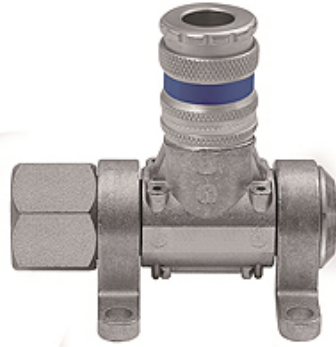

K-DLV MULTI-LINK STANDARD

Compressed air distributor, type »Multi-Link« with quick disconnect standard couplings DN 7.6

HANSA FLEX

Lastnosti

Obratovalni tlak	Max. 16 bar
območje temperatur:	-20 °C do +100 °C
Material:	Galvanised steel / brass
Priključek	G 1/2 female
Sredstva	Compressed air, non-corrosive gases
tesnilni material	NBR

Navodilo

Drugi podatki na zahtevo.

Opis

Modular distributor system for flexible workplace design, can be rotated 180°. Equipped for 1 to 5 bleed units:
- DN 7.6 standard quick disconnect couplings.

Artikel