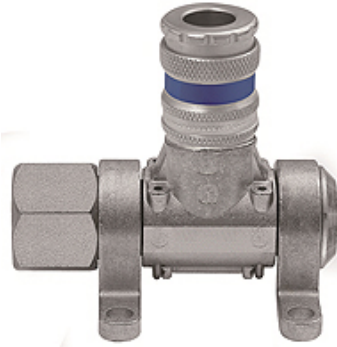

K-DLV MULTI-LINK STANDARD

Compressed air distributor, type »Multi-Link« with quick disconnect standard couplings DN 7.6

HANSA FLEX

Lastnosti

Obratovalni tlak	Max. 16 bar
območje temperatur:	-20 °C do +100 °C
Material:	Galvanised steel / brass
Priključek	G 1/2 female
Sredstva	Compressed air, non-corrosive gases
tesnilni material	NBR

Navodilo

Drugi podatki na zahtevo.

Opis

Modular distributor system for flexible workplace design, can be rotated 180°. Equipped for 1 to 5 bleed units:
- DN 7.6 standard quick disconnect couplings.

Artikel