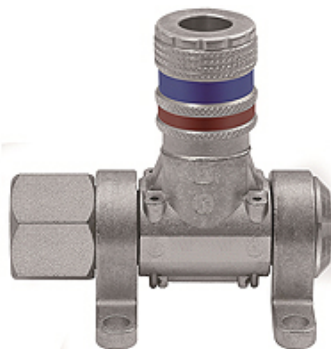

# K-DLV MULTI-LINK SCHNELLVER

Compressed air distributor, type »Multi-Link« quick disconnect safety couplings DN 7.6

**HANSA FLEX**

## Lastnosti

Obratovalni tlak	Max. 16 bar
območje temperatur:	-20 °C to +80 °C
Material:	Galvanised steel / brass
Priključek	G 1/2 female
Sredstva	Compressed air, non-corrosive gases
tesnilni material	NBR

## Opis

Modular distributor system for flexible workplace design, can be rotated 180°. Equipped for 1 to 5 bleed units:  
- DN 7.6 quick disconnect safety couplings.