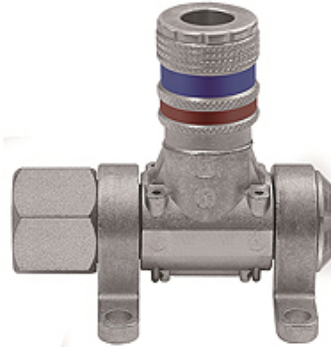

K-DLV MULTI-LINK SCHNELLVER

Compressed air distributor, type »Multi-Link« quick disconnect safety couplings DN 7.6

HANSA FLEX

Lastnosti

Obratovalni tlak	Max. 16 bar
območje temperatur:	-20 °C to +80 °C
Material:	Galvanised steel / brass
Priključek	G 1/2 female
Sredstva	Compressed air, non-corrosive gases
tesnilni material	NBR

Navodilo

Drugi podatki na zahtevo.

Opis

Modular distributor system for flexible workplace design, can be rotated 180°. Equipped for 1 to 5 bleed units:
- DN 7.6 quick disconnect safety couplings.

Artikel

Opis	Priključek	enote za odzem
K- 07 35 13 70	Safety couplings DN 7.6	1
K- 07 35 13 73	Safety couplings DN 7.6	2
K- 07 35 13 76	Safety couplings DN 7.6	3
K- 07 35 13 79	Safety couplings DN 7.6	4
K- 07 35 13 82	Safety couplings DN 7.6	5