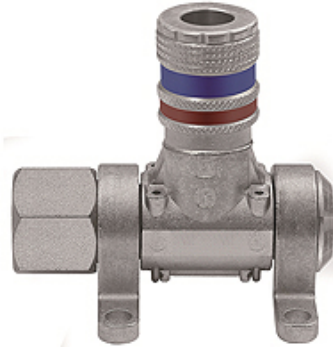

# K-DLV MULTI-LINK SCHNELLVER

Compressed air distributor, type »Multi-Link« quick disconnect safety couplings DN 7.6

**HANSA FLEX**

## Lastnosti

Obratovalni tlak	Max. 16 bar
območje temperatur:	-20 °C to +80 °C
Material:	Galvanised steel / brass
Priključek	G 1/2 female
Sredstva	Compressed air, non-corrosive gases
tesnilni material	NBR

## Opis

Modular distributor system for flexible workplace design, can be rotated 180°. Equipped for 1 to 5 bleed units:  
- DN 7.6 quick disconnect safety couplings.