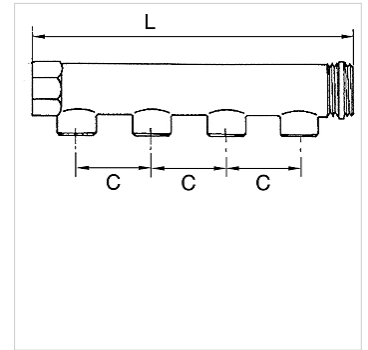

K-VTST 4 AB MS

Distributor pieces, brass, with 4 outlets

HANSA FLEX

Lastnosti

Priključek	G 3/4 and G 1 incl. PTFE-sealing at outer thread, G 1 1/4 without sealing
Obratovalni tlak	maks. 10 bar

Navodilo

Drugi podatki na zahtevo.

Opis

For assembling compressed air taps. End fittings with 1 x male and 1 x female thread, outlets optionally with male or female thread.

Artikel

Opis	izhodni priključek	vhodni priključek	C (mm)	L (mm)
K- 07 40 52 85	4 x 1/2 male	2 x 3/4	50,0	210,0
K- 07 40 52 86	4 x 1/2 female	2 x 3/4	50,0	210,0
K- 07 40 52 87	4 x 1/2 male	2 x 1	50,0	213,0
K- 07 40 52 88	4 x 1/2 female	2 x 1	50,0	213,0
K- 07 40 52 89	4 x 1/2 male	2 x 1 1/4	60,0	257,0
K- 07 40 52 90	4 x 1/2 female	2 x 1 1/4	60,0	257,0