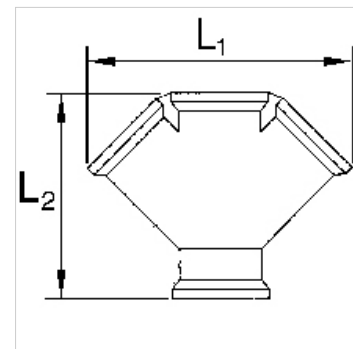

# K-VT 2-3 FACH MS BL

Distributors, 2 or 3 outlets, brass

**HANSA FLEX**

## Lastnosti

Obratovni tlak maks. 10 bar

Material: Brass with a bare metal surface

## Artikel

Opis	Navoj	Outlets	L1 (mm)	L2 (mm)
K- 07 40 40 16	G 3/8 female	2 x female	53,5	50,0
K- 07 40 40 17	G 1/2 female	2 x female	58,5	54,0
K- 07 40 40 18	G 3/8 female	3 x female	78,5	61,0
K- 07 40 40 19	G 1/2 female	3 x female	87,7	69,0