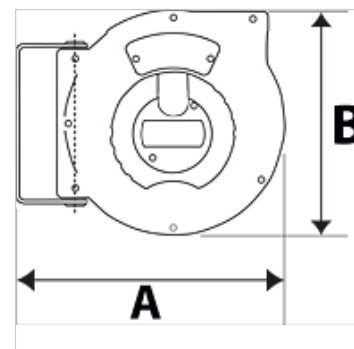

K-SCHL-AUFROLLER STANDARD

Hose reel - standard type

HANSA FLEX

Lastnosti

Material cevi	Polyurethane (PUR)
delovna temperatura	max +40 °C
Uporaba	for compressed air and water
kot zasuka	150°

Navodilo

Drugi podatki na zahtevo.

Opis

Hose reel with automatic rewind and spring assembly. Robust hose locking mechanism, impact resistant plastic casing. Swivel wall mount made made from coated steel. Easy mounting on the wall or ceiling.

Artikel

Opis	mera cevi	A (mm)	B (mm)	Navoj izhod	Navoj vhod	najv. obratovalni tlak (bar)	dolžina cevi (m)
K- 07 10 11 03	12 mm x 8 mm	325,0	275,0	G 1/4 AG	G 1/4 fem	10	9
K- 07 10 11 04	12 mm x 8 mm	355,0	315,0	G 1/4 AG	G 1/4 fem	15	12