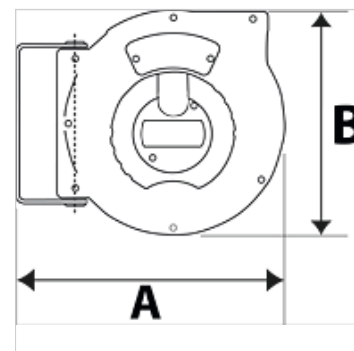

K-SCHL-AUFROLLER STANDARD

Hose reel - standard type

HANSA FLEX

Lastnosti

Material cevi	Polyurethane (PUR)
delovna temperatura	max +40 °C
Uporaba	for compressed air and water
kot zasuka	150°

Navodilo

Drugi podatki na zahtevo.

Opis

Hose reel with automatic rewind and spring assembly. Robust hose locking mechanism, impact resistant plastic casing. Swivel wall mount made made from coated steel. Easy mounting on the wall or ceiling.

Artikel

Opis	mera cevi	A (mm)	B (mm)	Navoj izhod	Navoj vhod	najv. obratovalni tlak (bar)	dolžina cevi (m)
K- 07 10 11 03	12 mm x 8 mm	325,0	275,0	G 1/4 AG	G 1/4 fem	10	9
K- 07 10 11 04	12 mm x 8 mm	355,0	315,0	G 1/4 AG	G 1/4 fem	15	12