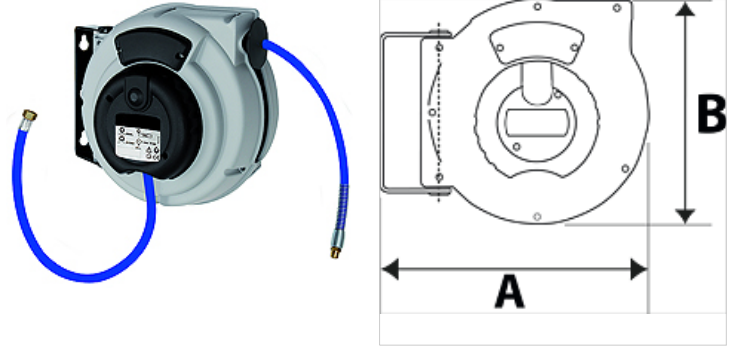

K-SCHL-AUFROLLER STANDARD

Hose reel - standard type

HANSA FLEX

Lastnosti

Material cevi	Polyurethane (PUR)
delovna temperatura	max +40 °C
Uporaba	for compressed air and water
kot zasuka	150°

Navodilo

Drugi podatki na zahtevo.

Opis

Hose reel with automatic rewind and spring assembly. Robust hose locking mechanism, impact resistant plastic casing. Swivel wall mount made made from coated steel. Easy mounting on the wall or ceiling.

Artikel

Opis	mera cevi	A (mm)	B (mm)	Navoj izhod	Navoj vhod	najv. obratovalni tlak (bar)	dolžina cevi (m)
K- 07 10 11 03	12 mm x 8 mm	325,0	275,0	G 1/4 AG	G 1/4 fem	10	9
K- 07 10 11 04	12 mm x 8 mm	355,0	315,0	G 1/4 AG	G 1/4 fem	15	12