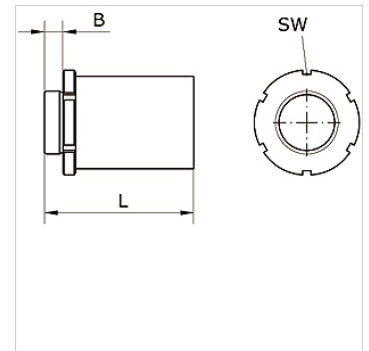

K-EINBAU-ROHRSTUECK 80-100 INFI

Mounting-pipe piece \varnothing 80 mm/ \varnothing 110 mm with male thread to connect to the compressor

HANSA FLEX

Lastnosti

Material: Aluminium surface treated

Artikel

Opis	zunANJI \varnothing cevi	Priključek	B (mm)	L (mm)	SW (mm)
K- 07 40 55 13	80 mm	R 2 1/2	22,0	143,0	100
K- 07 40 54 63	110 mm	R 2 1/2	22,0	178,0	125
K- 07 40 54 64	110 mm	R 3	23,0	179,0	125