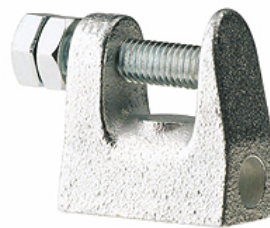

# K-KLEMMBUEGEL IG

Clamp strap with female thread

**HANSA FLEX**

## Lastnosti

**Material:** nickel plated iron