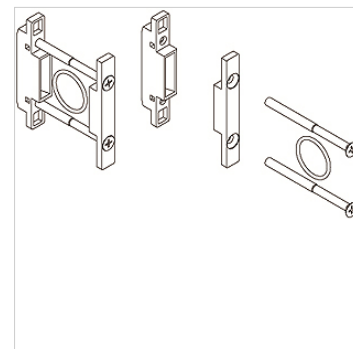

K-KOP PACKET WAND HANSA PRO

Coupling package wall mounting, HANSA PRO

HANSA FLEX

Lastnosti

Vgradna lega	Any
uporaba	Coupling of all devices

Artikel

Opis	definicija
K- 07 25 22 37	2 mounting elements, for wall mounting, 2 screws, O-ring