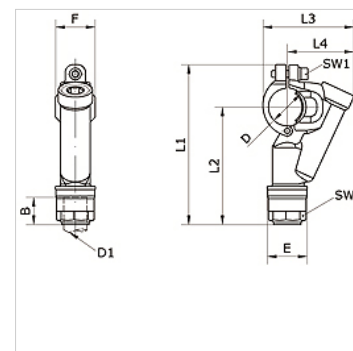

K-SCHNELLFLAN 20-63 INFI

Quick assembly \varnothing 20 mm – \varnothing 63 mm

HANSA FLEX

Lastnosti

Vgradna lega	horizontally, vertically
princip delovanja	Installation of a new connector without opening the pipe system
Material:	ponikljana medenina

Artikel

Opis	zunANJI \varnothing cevi	B (mm)	D (mm)	D1 (mm)	E (mm)	F (mm)	L1 (mm)	L2 (mm)	L3 (mm)	L4 (mm)	SW (mm)	zEV ključa 1 (mm)
K- 07 40 54 44	32 - 20 mm	31,5	32	20,0	34,5	34,0	136,5	100,5	78,0	57,0	30	5
K- 07 40 54 45	32 - 25 mm	38,5	32	25,0	42,5	34,0	144,5	108,5	78,0	57,0	35	5
K- 07 40 54 46	40 - 20 mm	31,5	40	20,0	34,5	34,0	148,5	108,0	89,5	64,0	30	5
K- 07 40 54 47	40 - 25 mm	38,5	40	25,0	42,5	34,0	156,5	116,0	89,5	64,0	35	5
K- 07 40 54 48	50 - 20 mm	31,5	50	20,0	34,5	42,5	167,5	118,5	105,5	74,0	30	6
K- 07 40 54 49	50 - 25 mm	38,5	50	25,0	42,5	42,5	175,5	126,5	105,5	74,0	35	6
K- 07 40 54 50	63 - 20 mm	31,5	63	20,0	34,5	42,5	185,0	130,0	119,0	81,0	30	6
K- 07 40 54 51	63 - 25 mm	38,5	63	25,0	42,5	42,5	193,0	138,0	119,0	81,0	35	6