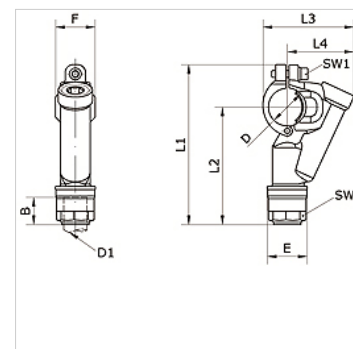

K-SCHNELLFLAN 20-63 INFI

Quick assembly \varnothing 20 mm – \varnothing 63 mm

HANSA FLEX

Lastnosti

Vgradna lega	horizontally, vertically
princip delovanja	Installation of a new connector without opening the pipe system
Material:	ponikljana medenina

Artikel

Opis	zunANJI \varnothing cevi	B (mm)	D (mm)	D1 (mm)	E (mm)	F (mm)	L1 (mm)	L2 (mm)	L3 (mm)	L4 (mm)	SW (mm)	zEV ključa 1 (mm)
K- 07 40 54 44	32 - 20 mm	31,5	32	20,0	34,5	34,0	136,5	100,5	78,0	57,0	30	5
K- 07 40 54 45	32 - 25 mm	38,5	32	25,0	42,5	34,0	144,5	108,5	78,0	57,0	35	5
K- 07 40 54 46	40 - 20 mm	31,5	40	20,0	34,5	34,0	148,5	108,0	89,5	64,0	30	5
K- 07 40 54 47	40 - 25 mm	38,5	40	25,0	42,5	34,0	156,5	116,0	89,5	64,0	35	5
K- 07 40 54 48	50 - 20 mm	31,5	50	20,0	34,5	42,5	167,5	118,5	105,5	74,0	30	6
K- 07 40 54 49	50 - 25 mm	38,5	50	25,0	42,5	42,5	175,5	126,5	105,5	74,0	35	6
K- 07 40 54 50	63 - 20 mm	31,5	63	20,0	34,5	42,5	185,0	130,0	119,0	81,0	30	6
K- 07 40 54 51	63 - 25 mm	38,5	63	25,0	42,5	42,5	193,0	138,0	119,0	81,0	35	6