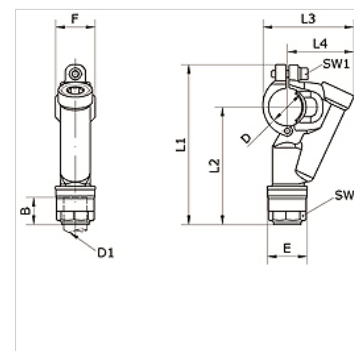

K-SCHNELLFLAN 20-63 INFI

Quick assembly \varnothing 20 mm – \varnothing 63 mm

HANSA FLEX

Lastnosti

Vgradna lega	horizontally, vertically
princip delovanja	Installation of a new connector without opening the pipe system
Material:	ponikljana medenina

Artikel

Opis	zunANJI \varnothing cevi	B (mm)	D (mm)	D1 (mm)	E (mm)	F (mm)	L1 (mm)	L2 (mm)	L3 (mm)	L4 (mm)	SW (mm)	zEV ključa 1 (mm)
K- 07 40 54 44	32 - 20 mm	31,5	32	20,0	34,5	34,0	136,5	100,5	78,0	57,0	30	5
K- 07 40 54 45	32 - 25 mm	38,5	32	25,0	42,5	34,0	144,5	108,5	78,0	57,0	35	5
K- 07 40 54 46	40 - 20 mm	31,5	40	20,0	34,5	34,0	148,5	108,0	89,5	64,0	30	5
K- 07 40 54 47	40 - 25 mm	38,5	40	25,0	42,5	34,0	156,5	116,0	89,5	64,0	35	5
K- 07 40 54 48	50 - 20 mm	31,5	50	20,0	34,5	42,5	167,5	118,5	105,5	74,0	30	6
K- 07 40 54 49	50 - 25 mm	38,5	50	25,0	42,5	42,5	175,5	126,5	105,5	74,0	35	6
K- 07 40 54 50	63 - 20 mm	31,5	63	20,0	34,5	42,5	185,0	130,0	119,0	81,0	30	6
K- 07 40 54 51	63 - 25 mm	38,5	63	25,0	42,5	42,5	193,0	138,0	119,0	81,0	35	6