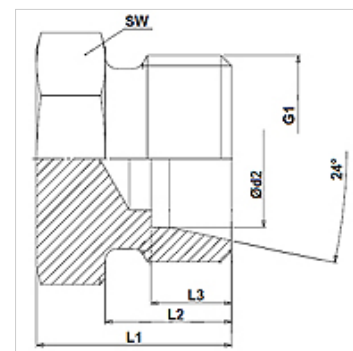

## Osobine

Priključak 1	metrički spoljni cilindrični navoj
Oblik zaptivke 1	24° unutrašnji konus
Konstrukcija	Nastavak za zatvaranje
Konstrukcija	pravo
Norma	DIN 2353 ISO 8434-1
Obim isporuke	Nastavak (bez preklopne navrtke i reznog prstena)
Materijal	čelik
Površinska zaštita	galvanska prevlaka

## Artikal

Naziv	Seriya	Radni pritisak bar	Ø d2 (mm)	G1	L1 (mm)	L2 (mm)	L3 (mm)	SW (mm)
XVHLL 04	LL	PN 100	4	M 8 x 1	12	8,0	4,0	9
XVHLL 05	LL	PN 100	5	M 10 x 1	12	8,0	5,5	11
XVHLL 06	LL	PN 100	6	M 10 x 1	12	8,0	5,5	11
XVHLL 08	LL	PN 100	8	M 12 x 1	14	9,0	5,5	12
XVHL NW 04	L	PN 315	6	M 12 x 1,5	14	10,0	7,0	12
XVHL NW 06	L	PN 315	8	M 14 x 1,5	15	10,0	7,0	14
XVHL NW 08	L	PN 315	10	M 16 x 1,5	16	11,0	7,0	17
XVHL NW 10	L	PN 315	12	M 18 x 1,5	17	11,0	7,0	19
XVHL NW 13	L	PN 315	15	M 22 x 1,5	18	12,0	7,0	24
XVHL NW 16	L	PN 315	18	M 26 x 1,5	19	12,0	7,5	27
XVHL NW 20	L	PN 160	22	M 30 x 2	21	14,0	7,5	32
XVHL NW 25	L	PN 160	28	M 36 x 2	22	14,0	7,5	41
XVHL NW 32	L	PN 160	35	M 45 x 2	25	16,0	10,5	46
XVHL NW 40	L	PN 160	42	M 52 x 2	27	16,0	11,0	55
XVHS NW 03	S	PN 630	6	M 14 x 1,5	18	12,0	7,0	14
XVHS NW 04	S	PN 630	8	M 16 x 1,5	20	12,0	7,0	17
XVHS NW 06	S	PN 630	10	M 18 x 1,5	20	12,0	7,5	19
XVHS NW 08	S	PN 630	12	M 20 x 1,5	22	12,0	7,5	22
XVHS NW 10	S	PN 630	14	M 22 x 1,5	24	14,0	8,0	24
XVHS NW 13	S	PN 400	16	M 24 x 1,5	24	14,0	8,5	27
XVHS NW 16	S	PN 400	20	M 30 x 2	28	16,0	10,5	32
XVHS NW 20	S	PN 400	25	M 36 x 2	32	18,0	12,0	41
XVHS NW 25	S	PN 400	30	M 42 x 2	36	20,0	13,5	46
XVHS NW 32	S	PN 315	38	M 52 x 2	39	22,0	16,0	55