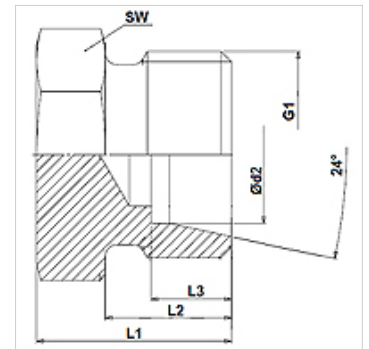

## Osobine

Priključak 1	metrički spoljni cilindrični navoj
Oblik zaptivke 1	24° unutrašnji konus
Konstrukcija	Nastavak za zatvaranje
Konstrukcija	pravo
Norma	DIN 2353 ISO 8434-1
Obim isporuke	Nastavak (bez preklopne navrtke i reznog prstena)
Materijal	čelik
Površinska zaštita	galvanska prevlaka

## Artikal

Naziv	Seriya	Radni pritisak bar	Ø d2 (mm)	G1	L1 (mm)	L2 (mm)	L3 (mm)	SW (mm)
XVHLL 04	LL	PN 100	4	M 8 x 1	12	8,0	4,0	9
XVHLL 05	LL	PN 100	5	M 10 x 1	12	8,0	5,5	11
XVHLL 06	LL	PN 100	6	M 10 x 1	12	8,0	5,5	11
XVHLL 08	LL	PN 100	8	M 12 x 1	14	9,0	5,5	12
XVHL NW 04	L	PN 315	6	M 12 x 1,5	14	10,0	7,0	12
XVHL NW 06	L	PN 315	8	M 14 x 1,5	15	10,0	7,0	14
XVHL NW 08	L	PN 315	10	M 16 x 1,5	16	11,0	7,0	17
XVHL NW 10	L	PN 315	12	M 18 x 1,5	17	11,0	7,0	19
XVHL NW 13	L	PN 315	15	M 22 x 1,5	18	12,0	7,0	24
XVHL NW 16	L	PN 315	18	M 26 x 1,5	19	12,0	7,5	27
XVHL NW 20	L	PN 160	22	M 30 x 2	21	14,0	7,5	32
XVHL NW 25	L	PN 160	28	M 36 x 2	22	14,0	7,5	41
XVHL NW 32	L	PN 160	35	M 45 x 2	25	16,0	10,5	46
XVHL NW 40	L	PN 160	42	M 52 x 2	27	16,0	11,0	55
XVHS NW 03	S	PN 630	6	M 14 x 1,5	18	12,0	7,0	14
XVHS NW 04	S	PN 630	8	M 16 x 1,5	20	12,0	7,0	17
XVHS NW 06	S	PN 630	10	M 18 x 1,5	20	12,0	7,5	19
XVHS NW 08	S	PN 630	12	M 20 x 1,5	22	12,0	7,5	22
XVHS NW 10	S	PN 630	14	M 22 x 1,5	24	14,0	8,0	24
XVHS NW 13	S	PN 400	16	M 24 x 1,5	24	14,0	8,5	27
XVHS NW 16	S	PN 400	20	M 30 x 2	28	16,0	10,5	32
XVHS NW 20	S	PN 400	25	M 36 x 2	32	18,0	12,0	41
XVHS NW 25	S	PN 400	30	M 42 x 2	36	20,0	13,5	46
XVHS NW 32	S	PN 315	38	M 52 x 2	39	22,0	16,0	55