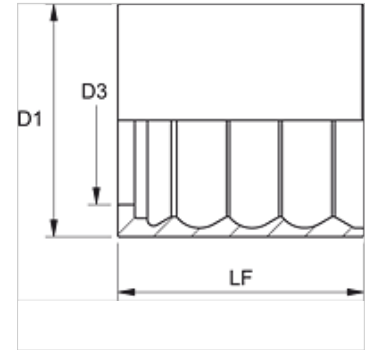

PSGB 100

Pritisni priključak, SGB 100

Osobine

Vrsta naglavka	Naglavak bez zarezanog priključka
Materijal	čelik
Površinska zaštita	galvanska prevlaka

Artikal

Naziv	DN*	Veličina	col	D1 (mm)	D3 (mm)	LF (mm)
PSGB 120	19	12	3/4"	39,5	25,0	35,0
PSGB 125	25	16	1"	46,0	32,7	44,0
PSGB 132	31	20	1.1/4"	55,0	39,8	58,5
PSGB 140	38	24	1.1/2"	65,0	45,8	63,0
PSGB 150	51	32	2"	75,0	59,8	78,0
PSGB 160	60	40	2.3/8"	85,0	67,1	79,0

DN = nominalni prečnik, nominalna širina