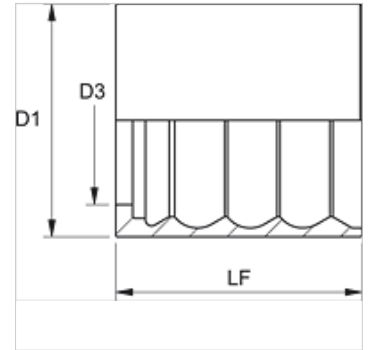

PSGB 100

Pritisni priključak, SGB 100

Osobine

Vrsta naglavka	Naglavak bez zarezanog priključka
Materijal	čelik
Površinska zaštita	galvanska prevlaka

Artikal

Naziv	DN*	Veličina	col	D1 (mm)	D3 (mm)	LF (mm)
PSGB 120	19	12	3/4"	39,5	25,0	35,0
PSGB 125	25	16	1"	46,0	32,7	44,0
PSGB 132	31	20	1.1/4"	55,0	39,8	58,5
PSGB 140	38	24	1.1/2"	65,0	45,8	63,0
PSGB 150	51	32	2"	75,0	59,8	78,0
PSGB 160	60	40	2.3/8"	85,0	67,1	79,0

DN = nominalni prečnik, nominalna širina