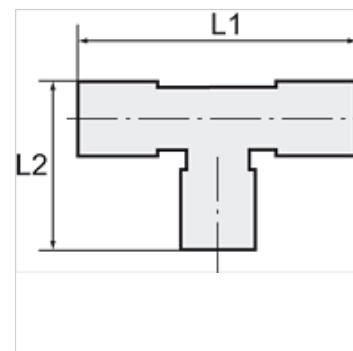

K-WASSERABSCHIEDER 22

Water trap tee for 22 mm pipe

HANSA FLEX

Osobine

Materijal Plastika

Napomena

Ostali podaci na upit.

Opis

Prevents penetration of water into the stub

Dodatne informacije

A detailed brochure containing installation instructions and information about pipe sizing is available for this product range

Artikal

Naziv	Ø za cev spolja	L1 (mm)	L2 (mm)
K- 07 10 08 63	22 mm	98,0	48,0