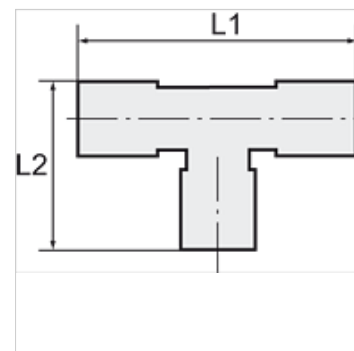

K-WASSERABSCHIEDER 22

Water trap tee for 22 mm pipe

HANSA FLEX

Osobine

Materijal Plastika

Napomena

Ostali podaci na upit.

Opis

Prevents penetration of water into the stub

Dodatne informacije

A detailed brochure containing installation instructions and information about pipe sizing is available for this product range

Artikal

Naziv	Ø za cev spolja	L1 (mm)	L2 (mm)
K- 07 10 08 63	22 mm	98,0	48,0