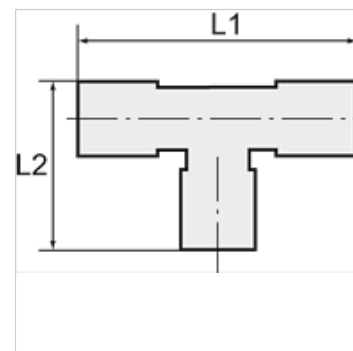

K-WASSERABSCHIEDER 22

Water trap tee for 22 mm pipe

HANSA FLEX

Osobine

Materijal   Plastika

Napomena

Ostali podaci na upit.

Opis

Prevents penetration of water into the stub

Dodatne informacije

A detailed brochure containing installation instructions and information about pipe sizing is available for this product range

Artikal

Naziv	Ø za cev spolja	L1 (mm)	L2 (mm)
K- 07 10 08 63	22 mm	98,0	48,0