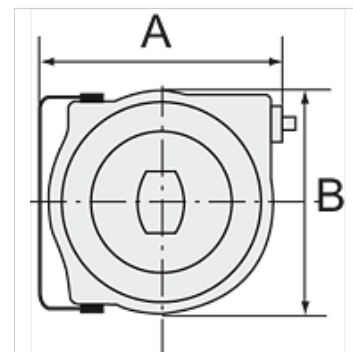

K-ELEKTRO-KABELAUFROLL POLY

Electrical cable reel (polypropylene) easy mounting on the wall or ceiling

HANSA FLEX

Osobine

Tip kabla	HO5VV-F
Jačina struje	Max. 10 A
Priključak	SchuKo plug
za napon	230 V, 50 Hz
Apsorbovanje snage	Max. 1000 W (fully wound), max. 2000 W (fully unwound)
Obrtni ugao	180°

Napomena

Ostali podaci na upit.

Opis

High-quality, polypropylene housing. Includes a thermal circuit breaker. In case of overloading, a thermal overload protective circuit cuts off the electrical power supply automatically.

Artikal

Naziv	A (mm)	B (mm)	Dužina (m)
K- 07 10 03 48	335,0	290,0	15