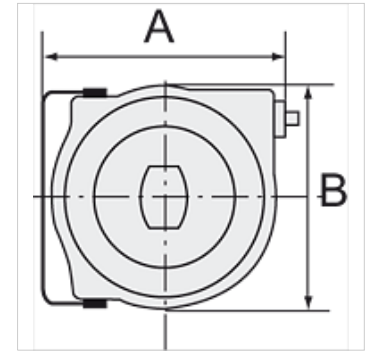

K-ELEKTRO-KABELAUFROLL POLY

Electrical cable reel (polypropylene) easy mounting on the wall or ceiling

HANSA FLEX

Osobine

Tip kabla	HO5VV-F
Jačina struje	Max. 10 A
Priključak	SchuKo plug
za napon	230 V, 50 Hz
Apsorbovanje snage	Max. 1000 W (fully wound), max. 2000 W (fully unwound)
Obrtni ugao	180°

Napomena

Ostali podaci na upit.

Opis

High-quality, polypropylene housing. Includes a thermal circuit breaker. In case of overloading, a thermal overload protective circuit cuts off the electrical power supply automatically.

Artikal

Naziv	A (mm)	B (mm)	Dužina (m)
K- 07 10 03 48	335,0	290,0	15