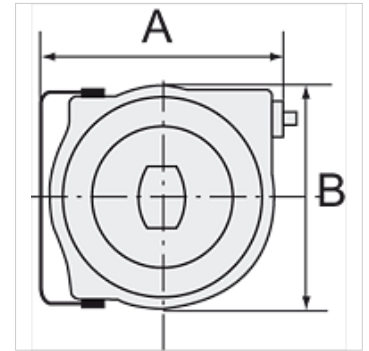

K-ELEKTRO-KABELAUFROLL POLY

Electrical cable reel (polypropylene) easy mounting on the wall or ceiling

HANSA FLEX

Osobine

Tip kabla	HO5VV-F
Jačina struje	Max. 10 A
Priključak	SchuKo plug
za napon	230 V, 50 Hz
Apsorbovanje snage	Max. 1000 W (fully wound), max. 2000 W (fully unwound)
Obrtni ugao	180°

Napomena

Ostali podaci na upit.

Opis

High-quality, polypropylene housing. Includes a thermal circuit breaker. In case of overloading, a thermal overload protective circuit cuts off the electrical power supply automatically.

Artikal

Naziv	A (mm)	B (mm)	Dužina (m)
K- 07 10 03 48	335,0	290,0	15