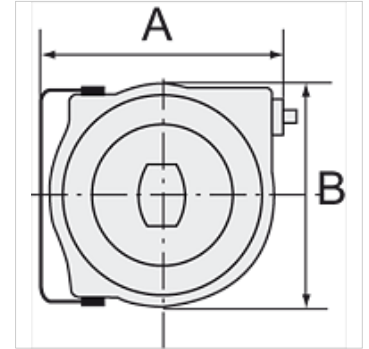

K-ELEKTRO-KABELAUFROLL POLY

Electrical cable reel (polypropylene) easy mounting on the wall or ceiling

HANSA FLEX

Osobine

Tip kabla	HO5VV-F
Jačina struje	Max. 10 A
Priključak	SchuKo plug
za napon	230 V, 50 Hz
Apsorbovanje snage	Max. 1000 W (fully wound), max. 2000 W (fully unwound)
Obrtni ugao	180°

Napomena

Ostali podaci na upit.

Opis

High-quality, polypropylene housing. Includes a thermal circuit breaker. In case of overloading, a thermal overload protective circuit cuts off the electrical power supply automatically.

Artikal

Naziv	A (mm)	B (mm)	Dužina (m)
K- 07 10 03 48	335,0	290,0	15