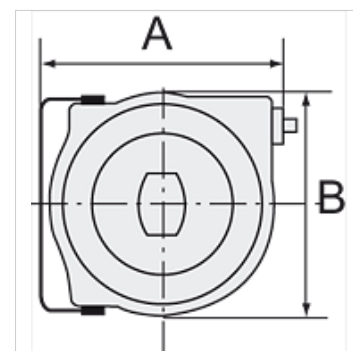

K-ELEKTRO-KABELAUFROLL POLY

Electrical cable reel (polypropylene) easy mounting on the wall or ceiling

HANSA FLEX

Osobine

Tip kabla	HO5VV-F
Jačina struje	Max. 10 A
Priključak	SchuKo plug
za napon	230 V, 50 Hz
Apsorbovanje snage	Max. 1000 W (fully wound), max. 2000 W (fully unwound)
Obrtni ugao	180°

Napomena

Ostali podaci na upit.

Opis

High-quality, polypropylene housing. Includes a thermal circuit breaker. In case of overloading, a thermal overload protective circuit cuts off the electrical power supply automatically.

Artikal

Naziv	A (mm)	B (mm)	Dužina (m)
K- 07 10 03 48	335,0	290,0	15