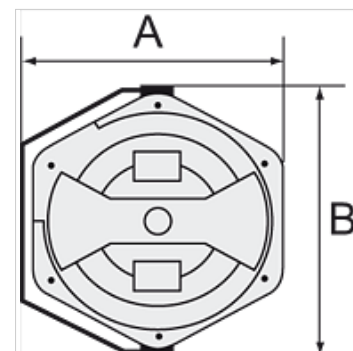

K-ELEKTRO-KABELAUFROLL POM

Electrical cable reels (POM) easy mounting on the wall or ceiling

HANSA FLEX

Osobine

Kabl	PVC 3 x 1.5 mm ²
Jačina struje	Max. 16 A
Priključak	SchuKo plug
Apsorbovanje snage	Max. 1000 W (fully wound), max. 3500 W (fully unwound)

Napomena

Ostali podaci na upit.

Opis

Closed, rugged, impact-resistant housing made of POM. Includes a thermal circuit breaker. In case of overloading, a thermal overload protective circuit cuts off the electrical power supply automatically.

Artikal

Naziv	A (mm)	B (mm)	Dužina (m)	Napon
K- 07 10 03 46	394,5	436,0	10	max. 230V
K- 07 10 03 47	394,5	436,0	17	max. 230V