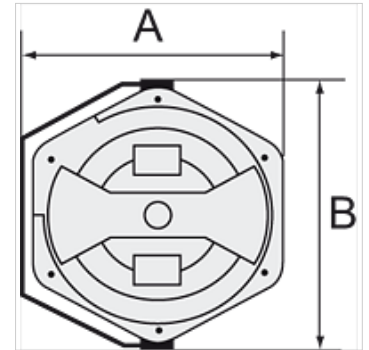

K-ELEKTRO-KABELAUFROLL POM

Electrical cable reels (POM) easy mounting on the wall or ceiling

HANSA FLEX

Osobine

Kabl	PVC 3 x 1.5 mm ²
Jačina struje	Max. 16 A
Priključak	SchuKo plug
Apsorbovanje snage	Max. 1000 W (fully wound), max. 3500 W (fully unwound)

Napomena

Ostali podaci na upit.

Opis

Closed, rugged, impact-resistant housing made of POM. Includes a thermal circuit breaker. In case of overloading, a thermal overload protective circuit cuts off the electrical power supply automatically.

Artikal

Naziv	A (mm)	B (mm)	Dužina (m)	Napon
K- 07 10 03 46	394,5	436,0	10	max. 230V
K- 07 10 03 47	394,5	436,0	17	max. 230V