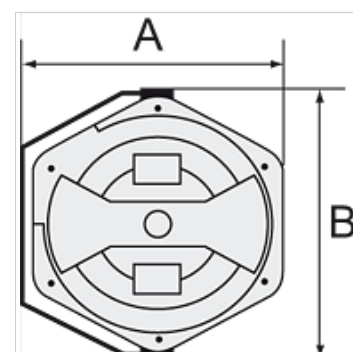

K-ELEKTRO-KABELAUFROLL POM

Electrical cable reels (POM) easy mounting on the wall or ceiling

HANSA FLEX

Osobine

Kabl	PVC 3 x 1.5 mm ²
Jačina struje	Max. 16 A
Priključak	SchuKo plug
Apsorbovanje snage	Max. 1000 W (fully wound), max. 3500 W (fully unwound)

Napomena

Ostali podaci na upit.

Opis

Closed, rugged, impact-resistant housing made of POM. Includes a thermal circuit breaker. In case of overloading, a thermal overload protective circuit cuts off the electrical power supply automatically.

Artikal

Naziv	A (mm)	B (mm)	Dužina (m)	Napon
K- 07 10 03 46	394,5	436,0	10	max. 230V
K- 07 10 03 47	394,5	436,0	17	max. 230V