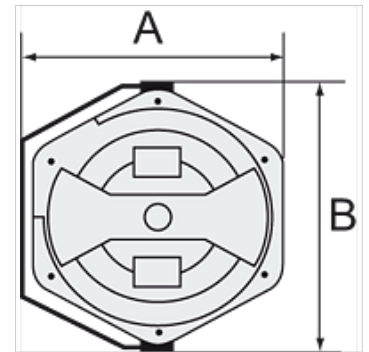

K-ELEKTRO-KABELAUFROLL POM

Electrical cable reels (POM) easy mounting on the wall or ceiling

HANSA FLEX

Osobine

Kabl	PVC 3 x 1.5 mm ²
Jačina struje	Max. 16 A
Priključak	SchuKo plug
Apсорbovanje snage	Max. 1000 W (fully wound), max. 3500 W (fully unwound)

Napomena

Ostali podaci na upit.

Opis

Closed, rugged, impact-resistant housing made of POM. Includes a thermal circuit breaker. In case of overloading, a thermal overload protective circuit cuts off the electrical power supply automatically.

Artikal

Naziv	A (mm)	B (mm)	Dužina (m)	Napon
K- 07 10 03 46	394,5	436,0	10	max. 230V
K- 07 10 03 47	394,5	436,0	17	max. 230V