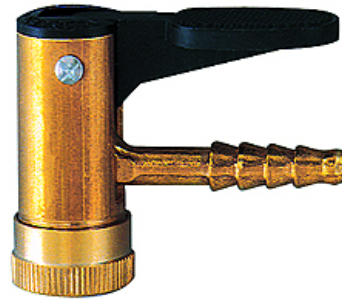

# K-STECKER

Connector

**HANSA FLEX**

## Artikal

Naziv	Definicija
K- 07 10 09 67	Tyre valve connector
K- 07 10 11 44	Clip-on connector
K- 07 10 11 45	Twin hold-on connector