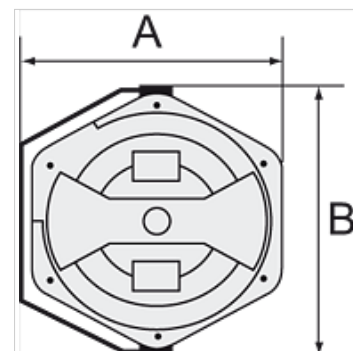

## Osobine

Materijal creva	Braided PVC
Radni pritisak	Max. 9 bar
Radna temperatura	+5 °C to +60 °C
Obrtni ugao	300°

## Opis

For easy mounting on the wall or ceiling. Closed, rugged, impact-resistant housing made of POM, supply/outlet R 1/4 male thread and lightweight, hard-wearing, braided PVC hose. Incl. 2 m feeder hose.

## Artikal

Naziv	Mera creva	A (mm)	B (mm)	Dužina creva (m)
K- 07 10 06 17	13 mm x 9,5 mm	394,5	436,0	14