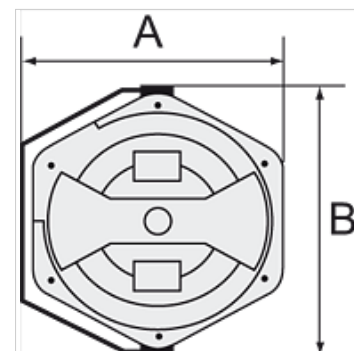

K-SCHL-AUFROLLER WASSER

Hose reels for water

HANSA FLEX

Osobine

| | |
|-------------------|-----------------|
| Materijal creva | Braided PVC |
| Radni pritisak | Max. 9 bar |
| Radna temperatura | +5 °C to +60 °C |
| Obrtni ugao | 300° |

Napomena

Ostali podaci na upit.

Opis

For easy mounting on the wall or ceiling. Closed, rugged, impact-resistant housing made of POM, supply/outlet R 1/4 male thread and lightweight, hard-wearing, braided PVC hose. Incl. 2 m feeder hose.

Artikal

| Naziv | Mera creva | A (mm) | B (mm) | Dužina creva (m) |
|----------------|----------------|-----------|-----------|---------------------|
| K- 07 10 06 17 | 13 mm x 9,5 mm | 394,5 | 436,0 | 14 |