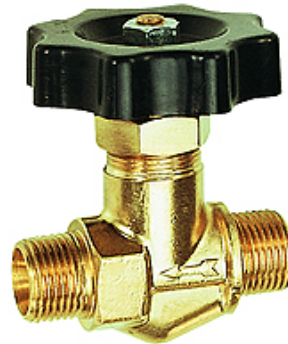

# K-ABSPV AG

Globe valves

**HANSA FLEX**

## Osobine

Radni pritisak	Max. 40 bar
Opis navoja	With inside cone for ball-type hose fitting
Kućište	Brass
Ručni točak	Plastic
Vreteno	With stainless steel ball