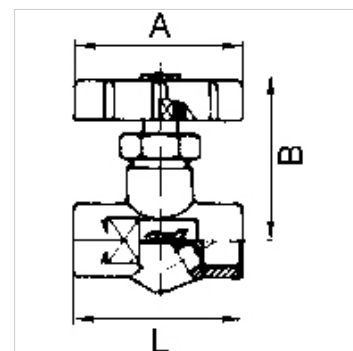

## Osobine

Radni pritisak	Max. 40 bar
Opis navoja	With inside cone for ball-type hose fitting
Kućište	Brass
Ručni točak	Plastic
Vreteno	With stainless steel ball

## Artikal

Naziv	DN	Navoj	A (mm)	B (mm)	L (mm)	SW (mm)
K- 07 30 03 52	6	G 1/4	48,0	50,0	42,0	17
K- 07 30 03 53	8	G 3/8	48,0	55,0	52,0	22
K- 07 30 03 54	11	G 1/2	48,0	65,0	67,0	27