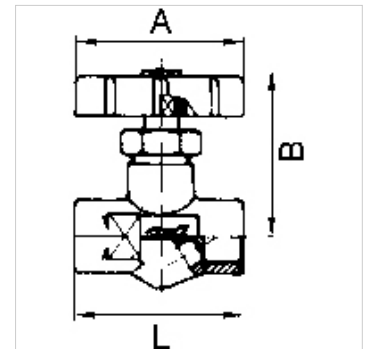

## Osobine

Radni pritisak	Max. 40 bar
Opis navoja	With inside cone for ball-type hose fitting
Kućište	Brass
Ručni točak	Plastic
Vreteno	With stainless steel ball

## Artikal

Naziv	DN	Navoj	A (mm)	B (mm)	L (mm)	SW (mm)
K- 07 30 03 52	6	G 1/4	48,0	50,0	42,0	17
K- 07 30 03 53	8	G 3/8	48,0	55,0	52,0	22
K- 07 30 03 54	11	G 1/2	48,0	65,0	67,0	27