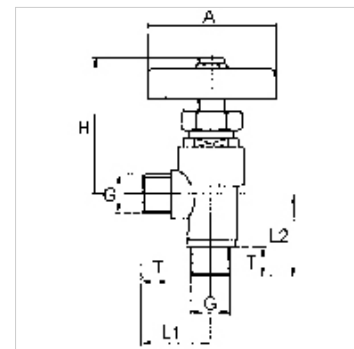

K-ABSPV ECK

Angle-type globe valves

Osobine

Radni pritisak	Max. 40 bar
Opis navoja	With inside cone for ball-type hose fitting
Kućište	Brass
Ručni točak	Plastic
Vreteno	With stainless steel ball

Napomena

Ostali podaci na upit.

Artikal

Naziv	DN	Navoj	A (mm)	H (mm)	L1 (mm)	L2 (mm)	SW (mm)	T (mm)
K- 07 30 12 49	6	G 1/4	48,0	45,0	25,0	27,0	19	11,0
K- 07 30 12 50	8	G 3/8	48,0	45,0	25,0	27,0	19	11,0