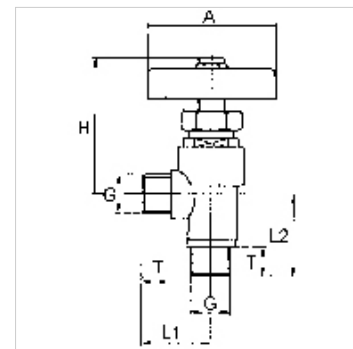

K-ABSPV ECK

Angle-type globe valves

Osobine

Radni pritisak	Max. 40 bar
Opis navoja	With inside cone for ball-type hose fitting
Kućište	Brass
Ručni točak	Plastic
Vreteno	With stainless steel ball

Napomena

Ostali podaci na upit.

Artikal

Naziv	DN	Navoj	A (mm)	H (mm)	L1 (mm)	L2 (mm)	SW (mm)	T (mm)
K- 07 30 12 49	6	G 1/4	48,0	45,0	25,0	27,0	19	11,0
K- 07 30 12 50	8	G 3/8	48,0	45,0	25,0	27,0	19	11,0