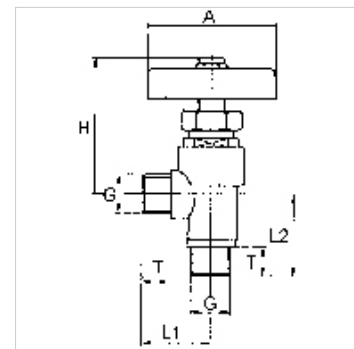

## Osobine

Radni pritisak	Max. 40 bar
Opis navoja	With inside cone for ball-type hose fitting
Kućište	Brass
Ručni točak	Plastic
Vreteno	With stainless steel ball

## Artikal

Naziv	DN	Navoj	A (mm)	H (mm)	L1 (mm)	L2 (mm)	SW (mm)	T (mm)
K- 07 30 12 49	6	G 1/4	48,0	45,0	25,0	27,0	19	11,0
K- 07 30 12 50	8	G 3/8	48,0	45,0	25,0	27,0	19	11,0