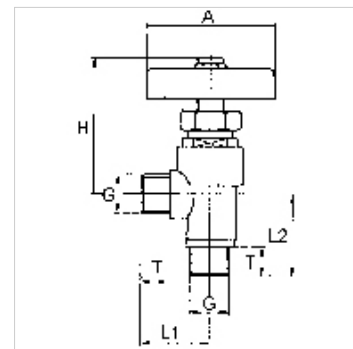

K-ABSPV ECK

Angle-type globe valves

Osobine

Radni pritisak	Max. 40 bar
Opis navoja	With inside cone for ball-type hose fitting
Kućište	Brass
Ručni točak	Plastic
Vreteno	With stainless steel ball

Napomena

Ostali podaci na upit.

Artikal

Naziv	DN	Navoj	A (mm)	H (mm)	L1 (mm)	L2 (mm)	SW (mm)	T (mm)
K- 07 30 12 49	6	G 1/4	48,0	45,0	25,0	27,0	19	11,0
K- 07 30 12 50	8	G 3/8	48,0	45,0	25,0	27,0	19	11,0